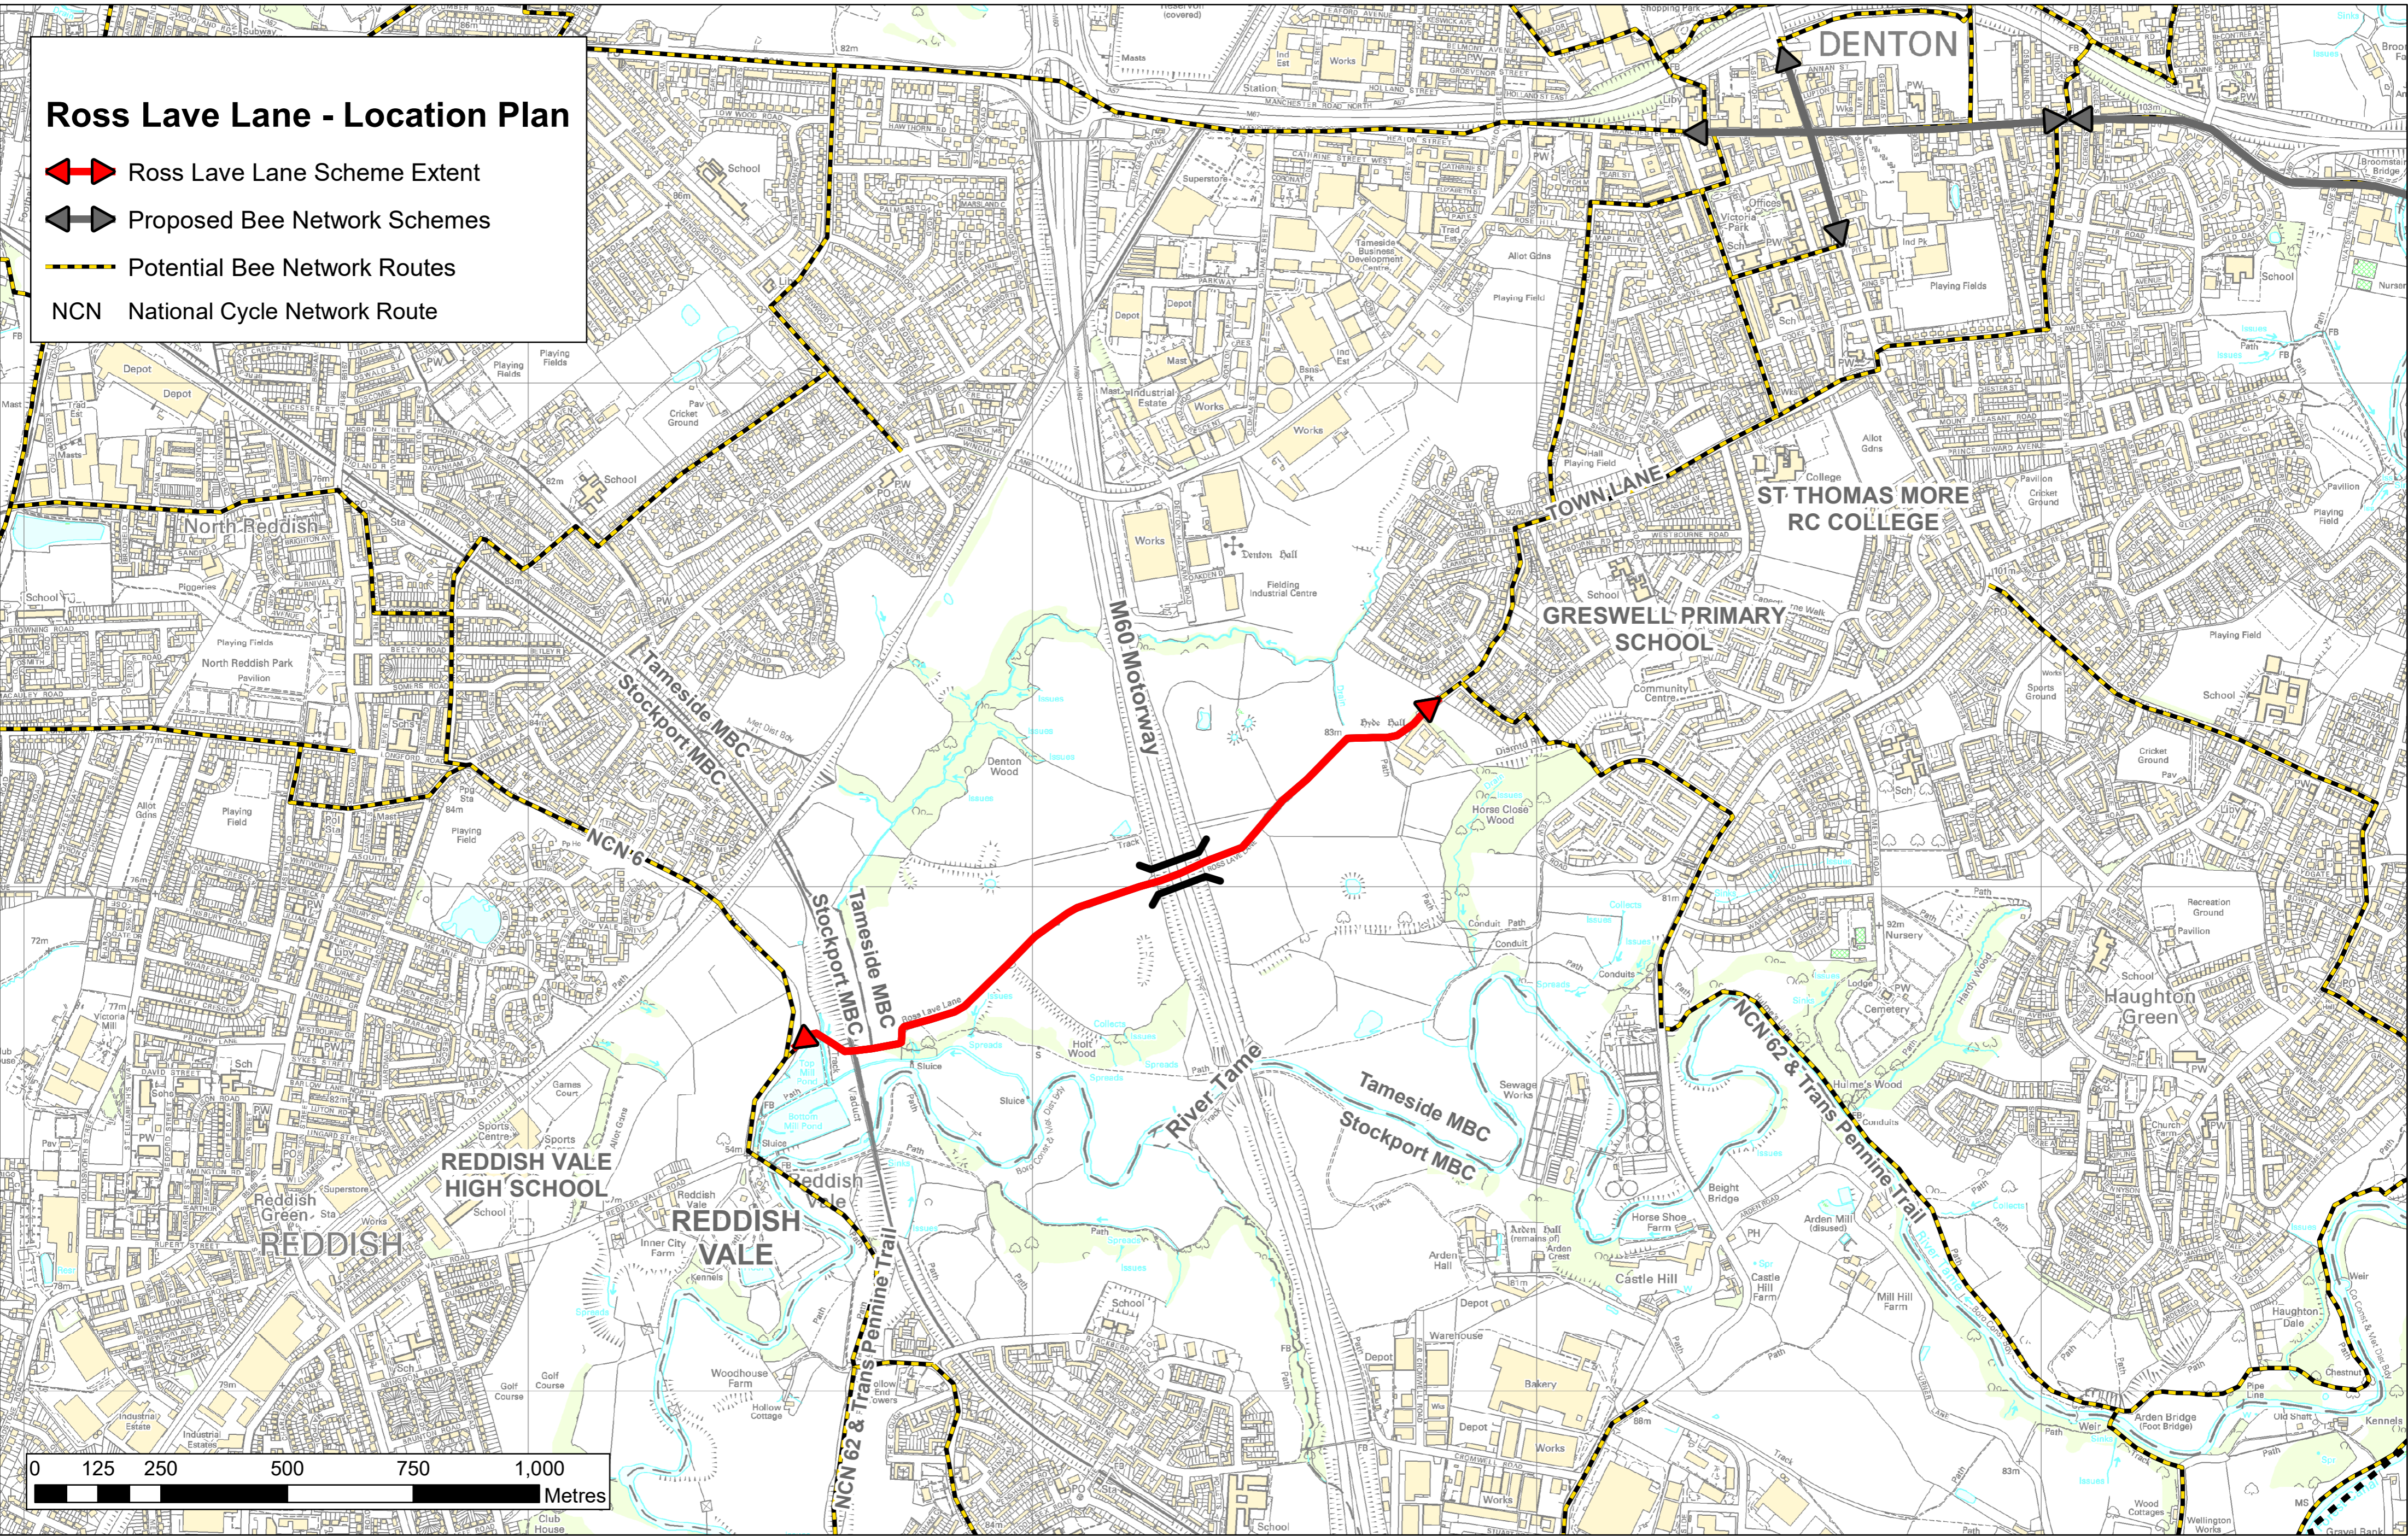

# Ross Lave Lane - Location Plan

-  Ross Lave Lane Scheme Extent
-  Proposed Bee Network Schemes
-  Potential Bee Network Routes
-  NCN National Cycle Network Route

This map is reproduced from Ordnance Survey material with the permission of Ordnance Survey on behalf of the Controller of Her Majesty's Stationery Office © Crown copyright. Unauthorised reproduction infringes Crown copyright and may lead to prosecution or civil proceedings. LA100022697 2020.

# Ross Lave Lane - Location Plan