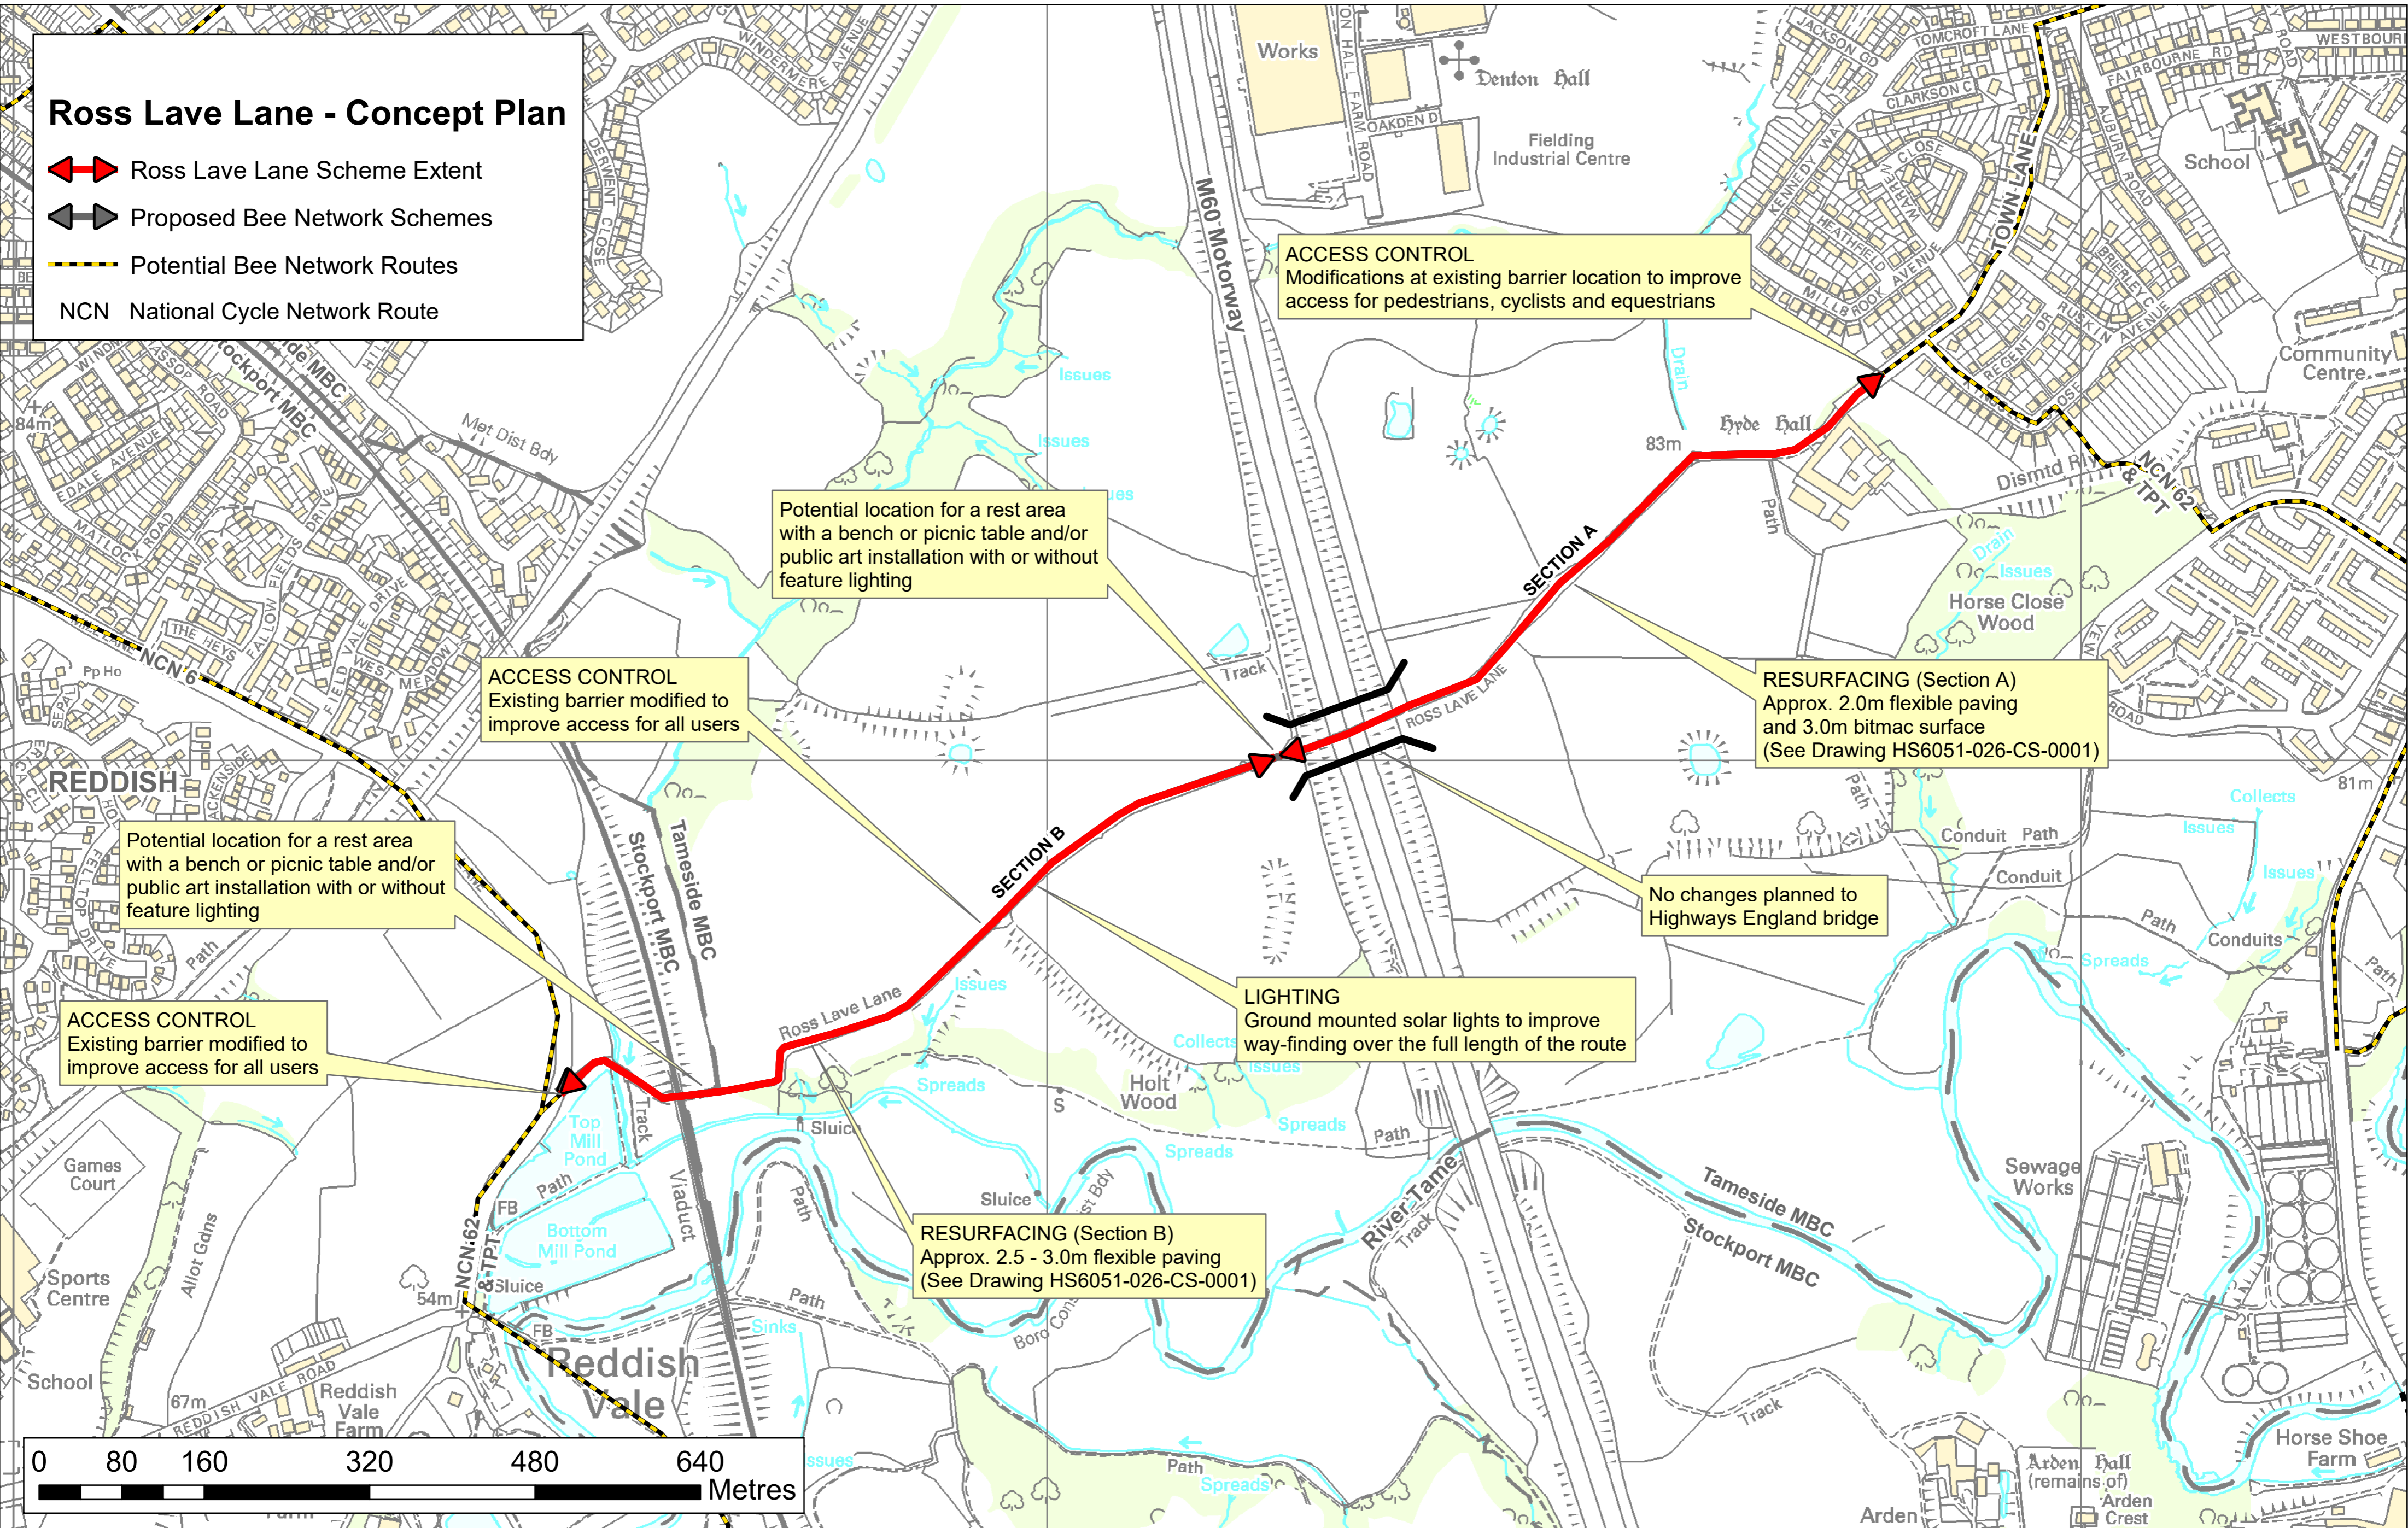

# Ross Lave Lane - Concept Plan

- Ross Lave Lane Scheme Extent
- Proposed Bee Network Schemes
- Potential Bee Network Routes
- NCN National Cycle Network Route

This map is reproduced from Ordnance Survey material with the permission of Ordnance Survey on behalf of the Controller of Her Majesty's Stationery Office © Crown copyright. Unauthorised reproduction infringes Crown copyright and may lead to prosecution or civil proceedings. LA100022697 2020.

# Ross Lave Lane - Concept Plan