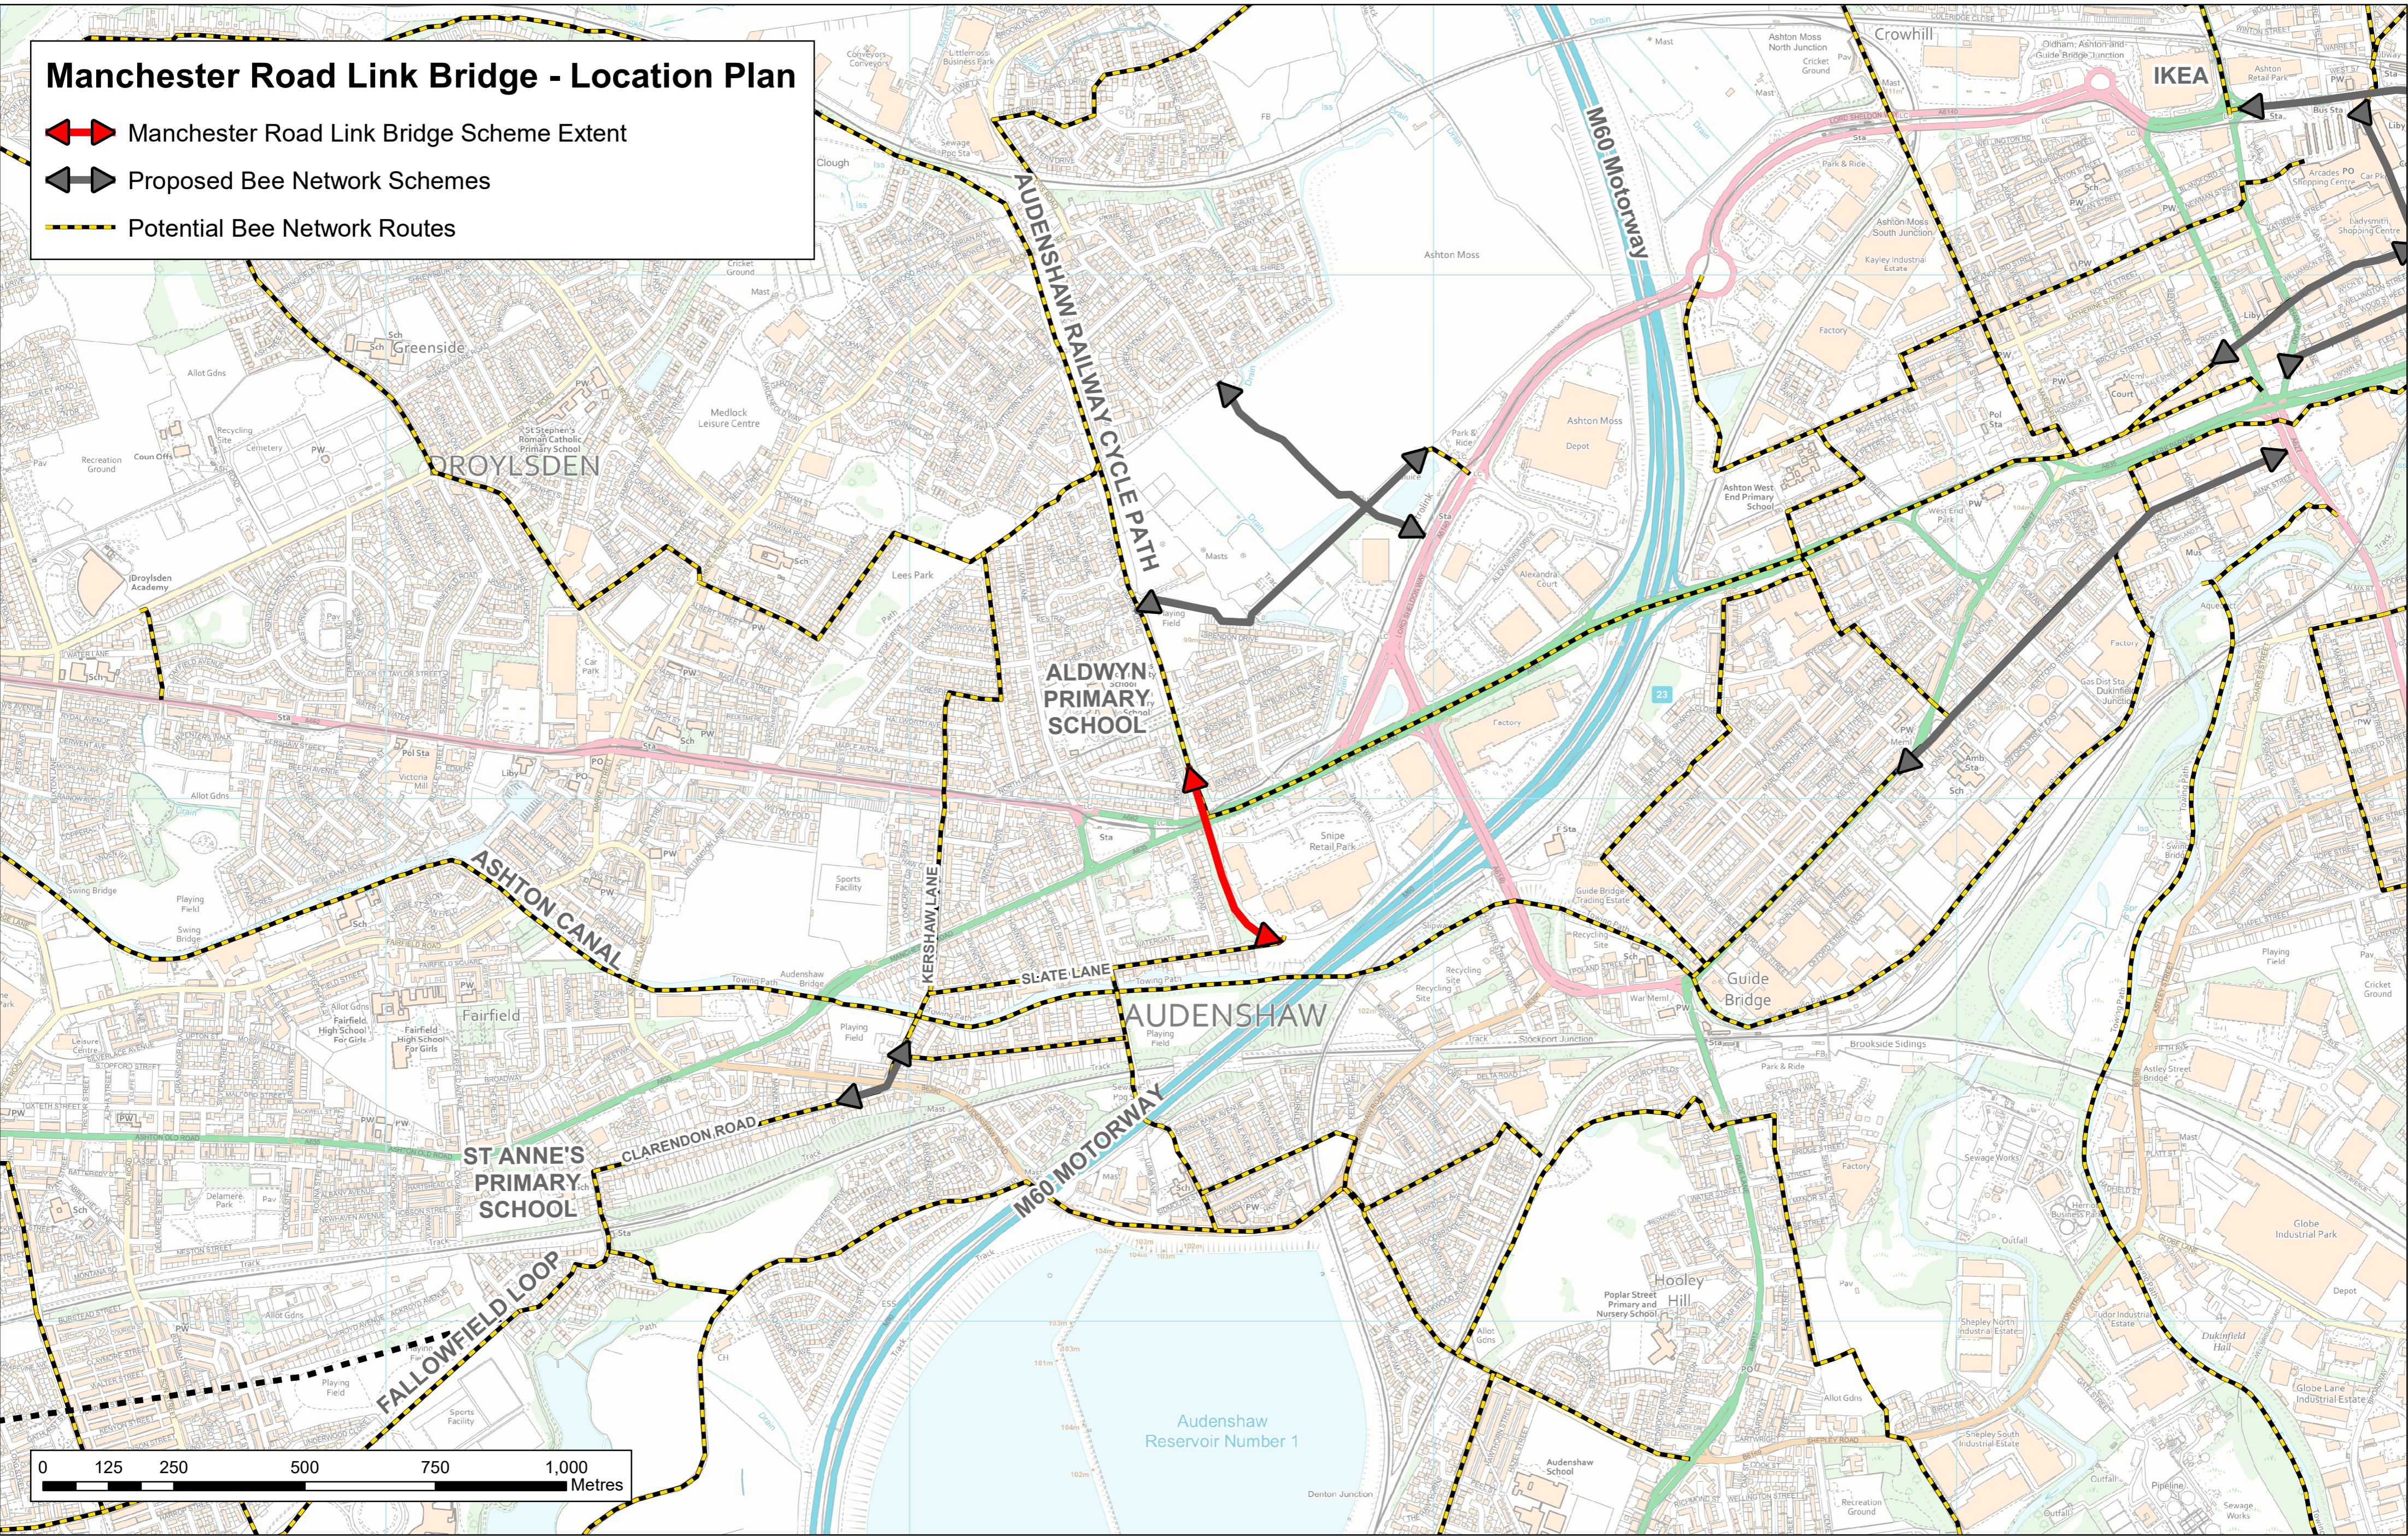

Manchester Road Link Bridge - Location Plan

- ↔ Manchester Road Link Bridge Scheme Extent
- ⇄ Proposed Bee Network Schemes
- - - Potential Bee Network Routes

This map is reproduced from Ordnance Survey material with the permission of Ordnance Survey on behalf of the Controller of Her Majesty's Stationery Office © Crown copyright. Unauthorised reproduction infringes Crown copyright and may lead to prosecution or civil proceedings. LA100022697 2020.

Manchester Road Link Bridge - Location Plan