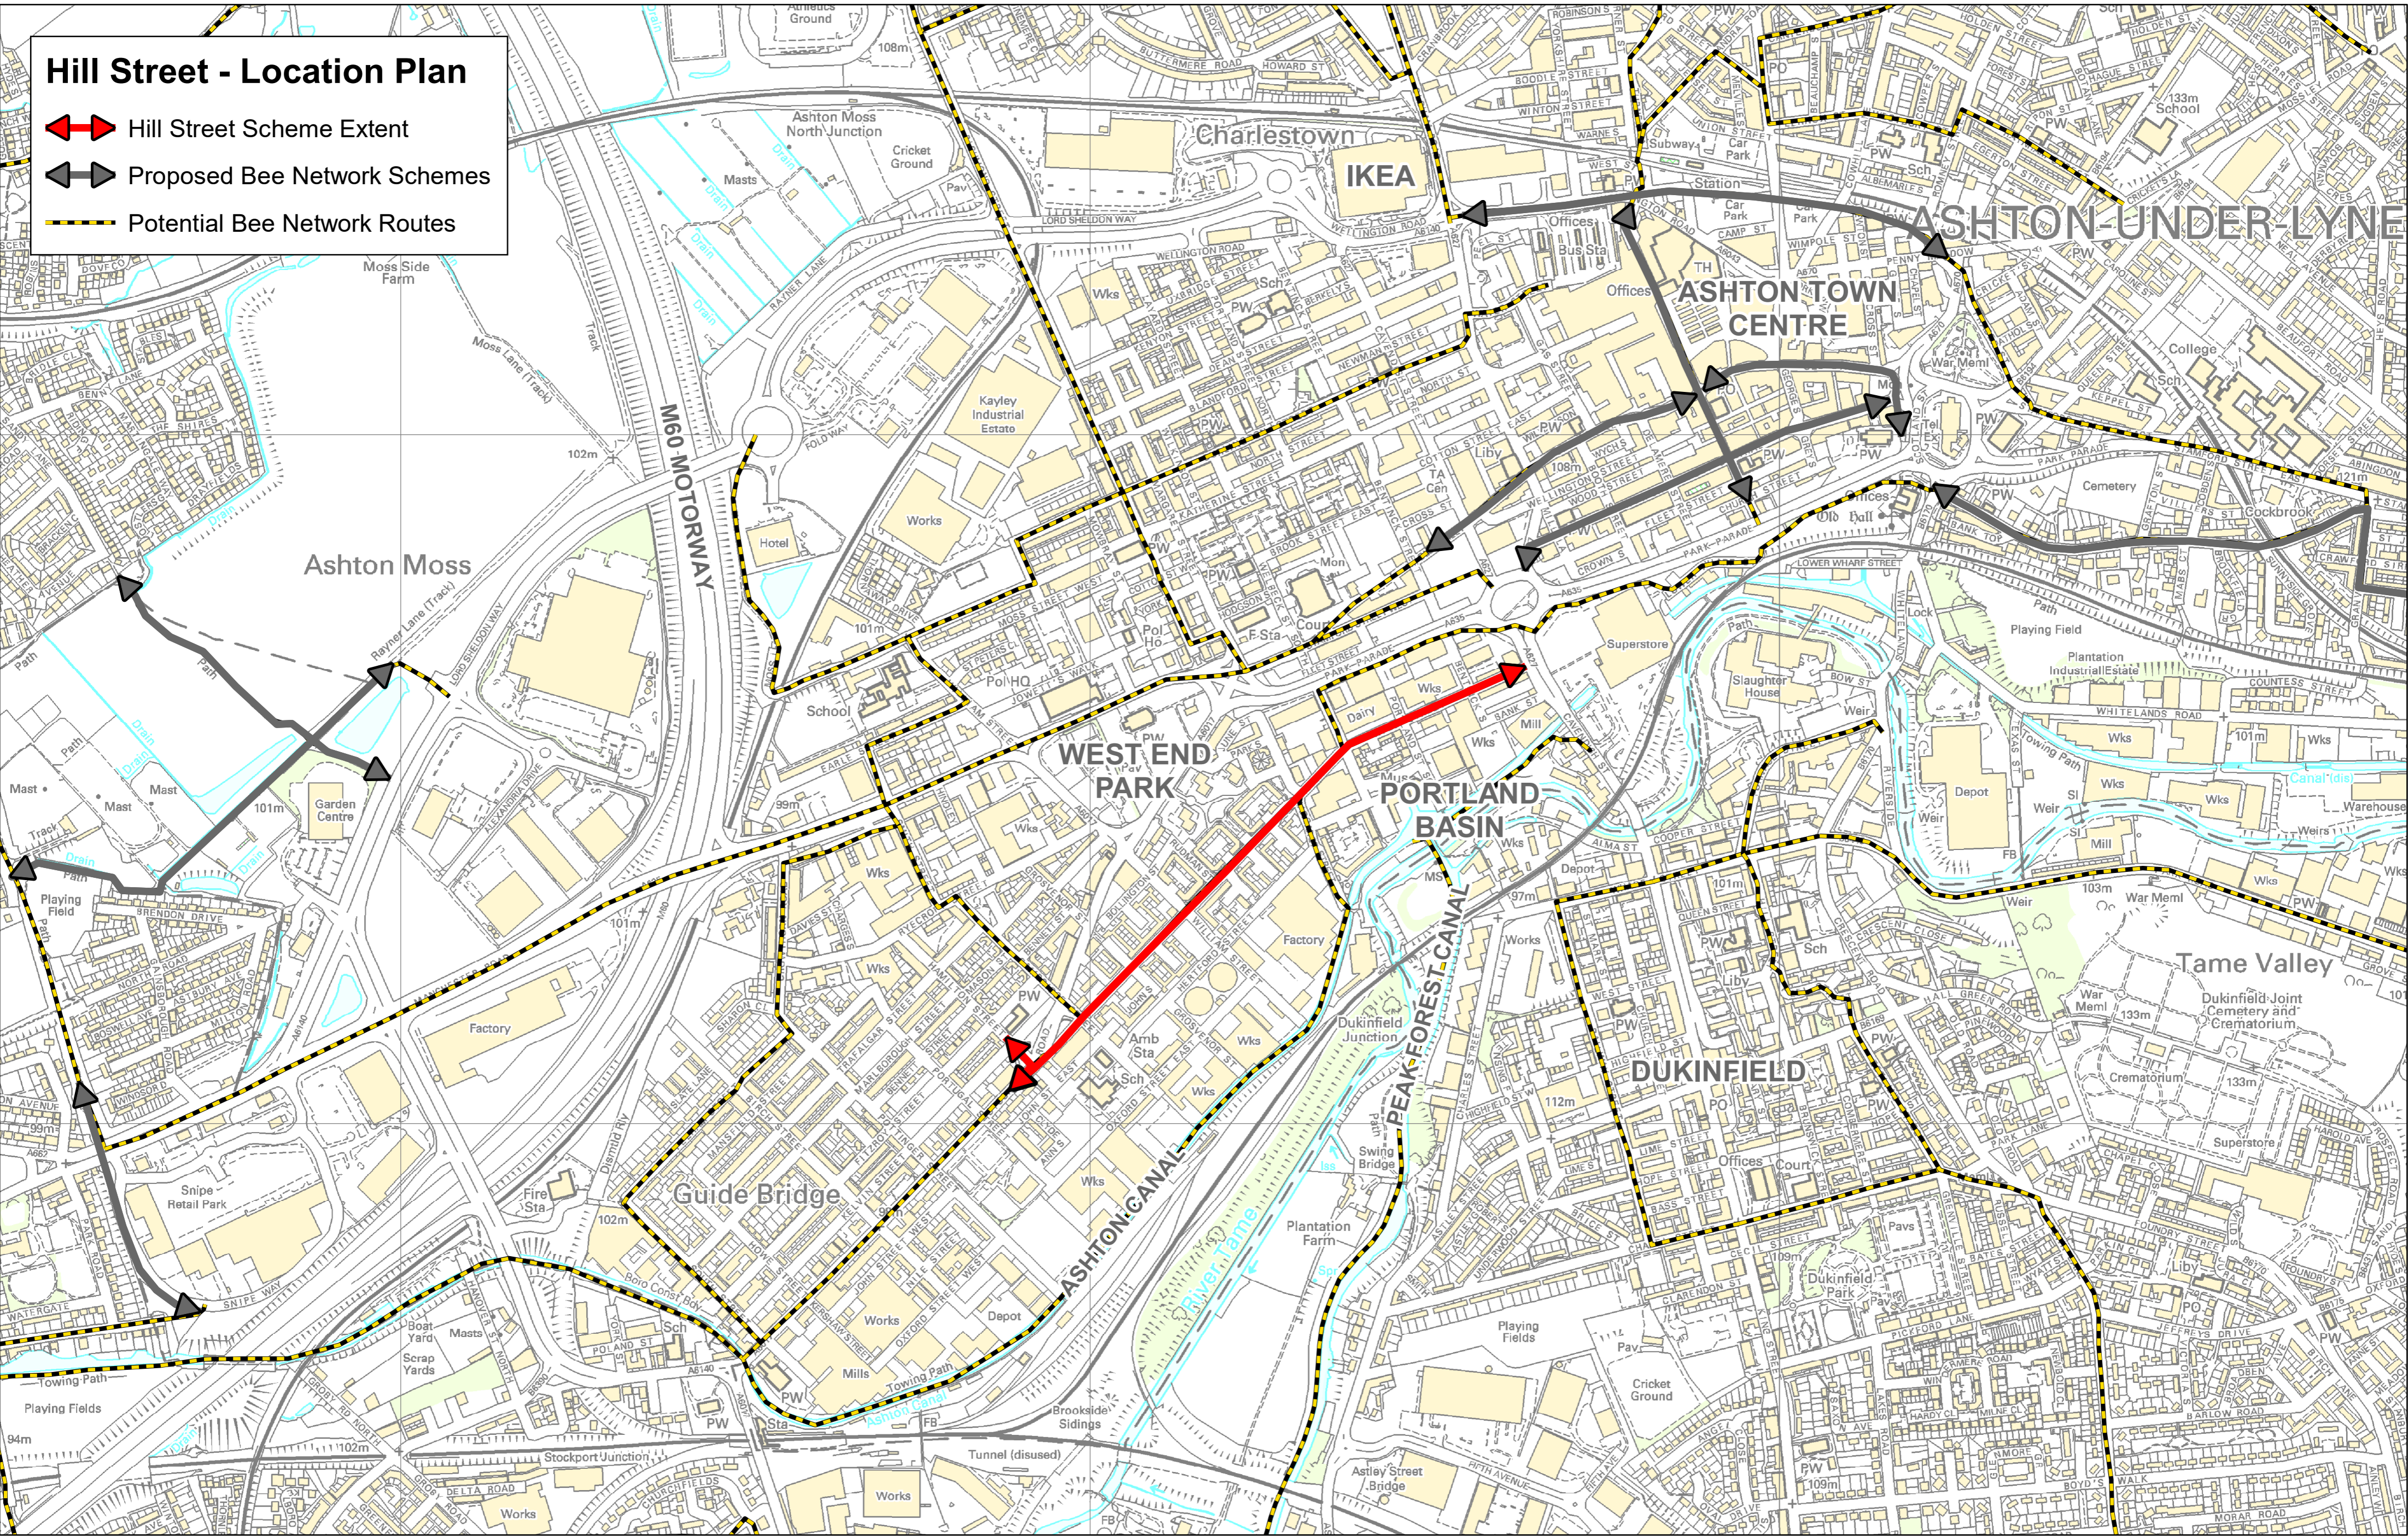

Hill Street - Location Plan

-  Hill Street Scheme Extent
-  Proposed Bee Network Schemes
-  Potential Bee Network Routes

This map is reproduced from Ordnance Survey material with the permission of Ordnance Survey on behalf of the Controller of Her Majesty's Stationery Office © Crown copyright. Unauthorised reproduction infringes Crown copyright and may lead to prosecution or civil proceedings. LA100022697 2020.

Hill Street - Location Plan