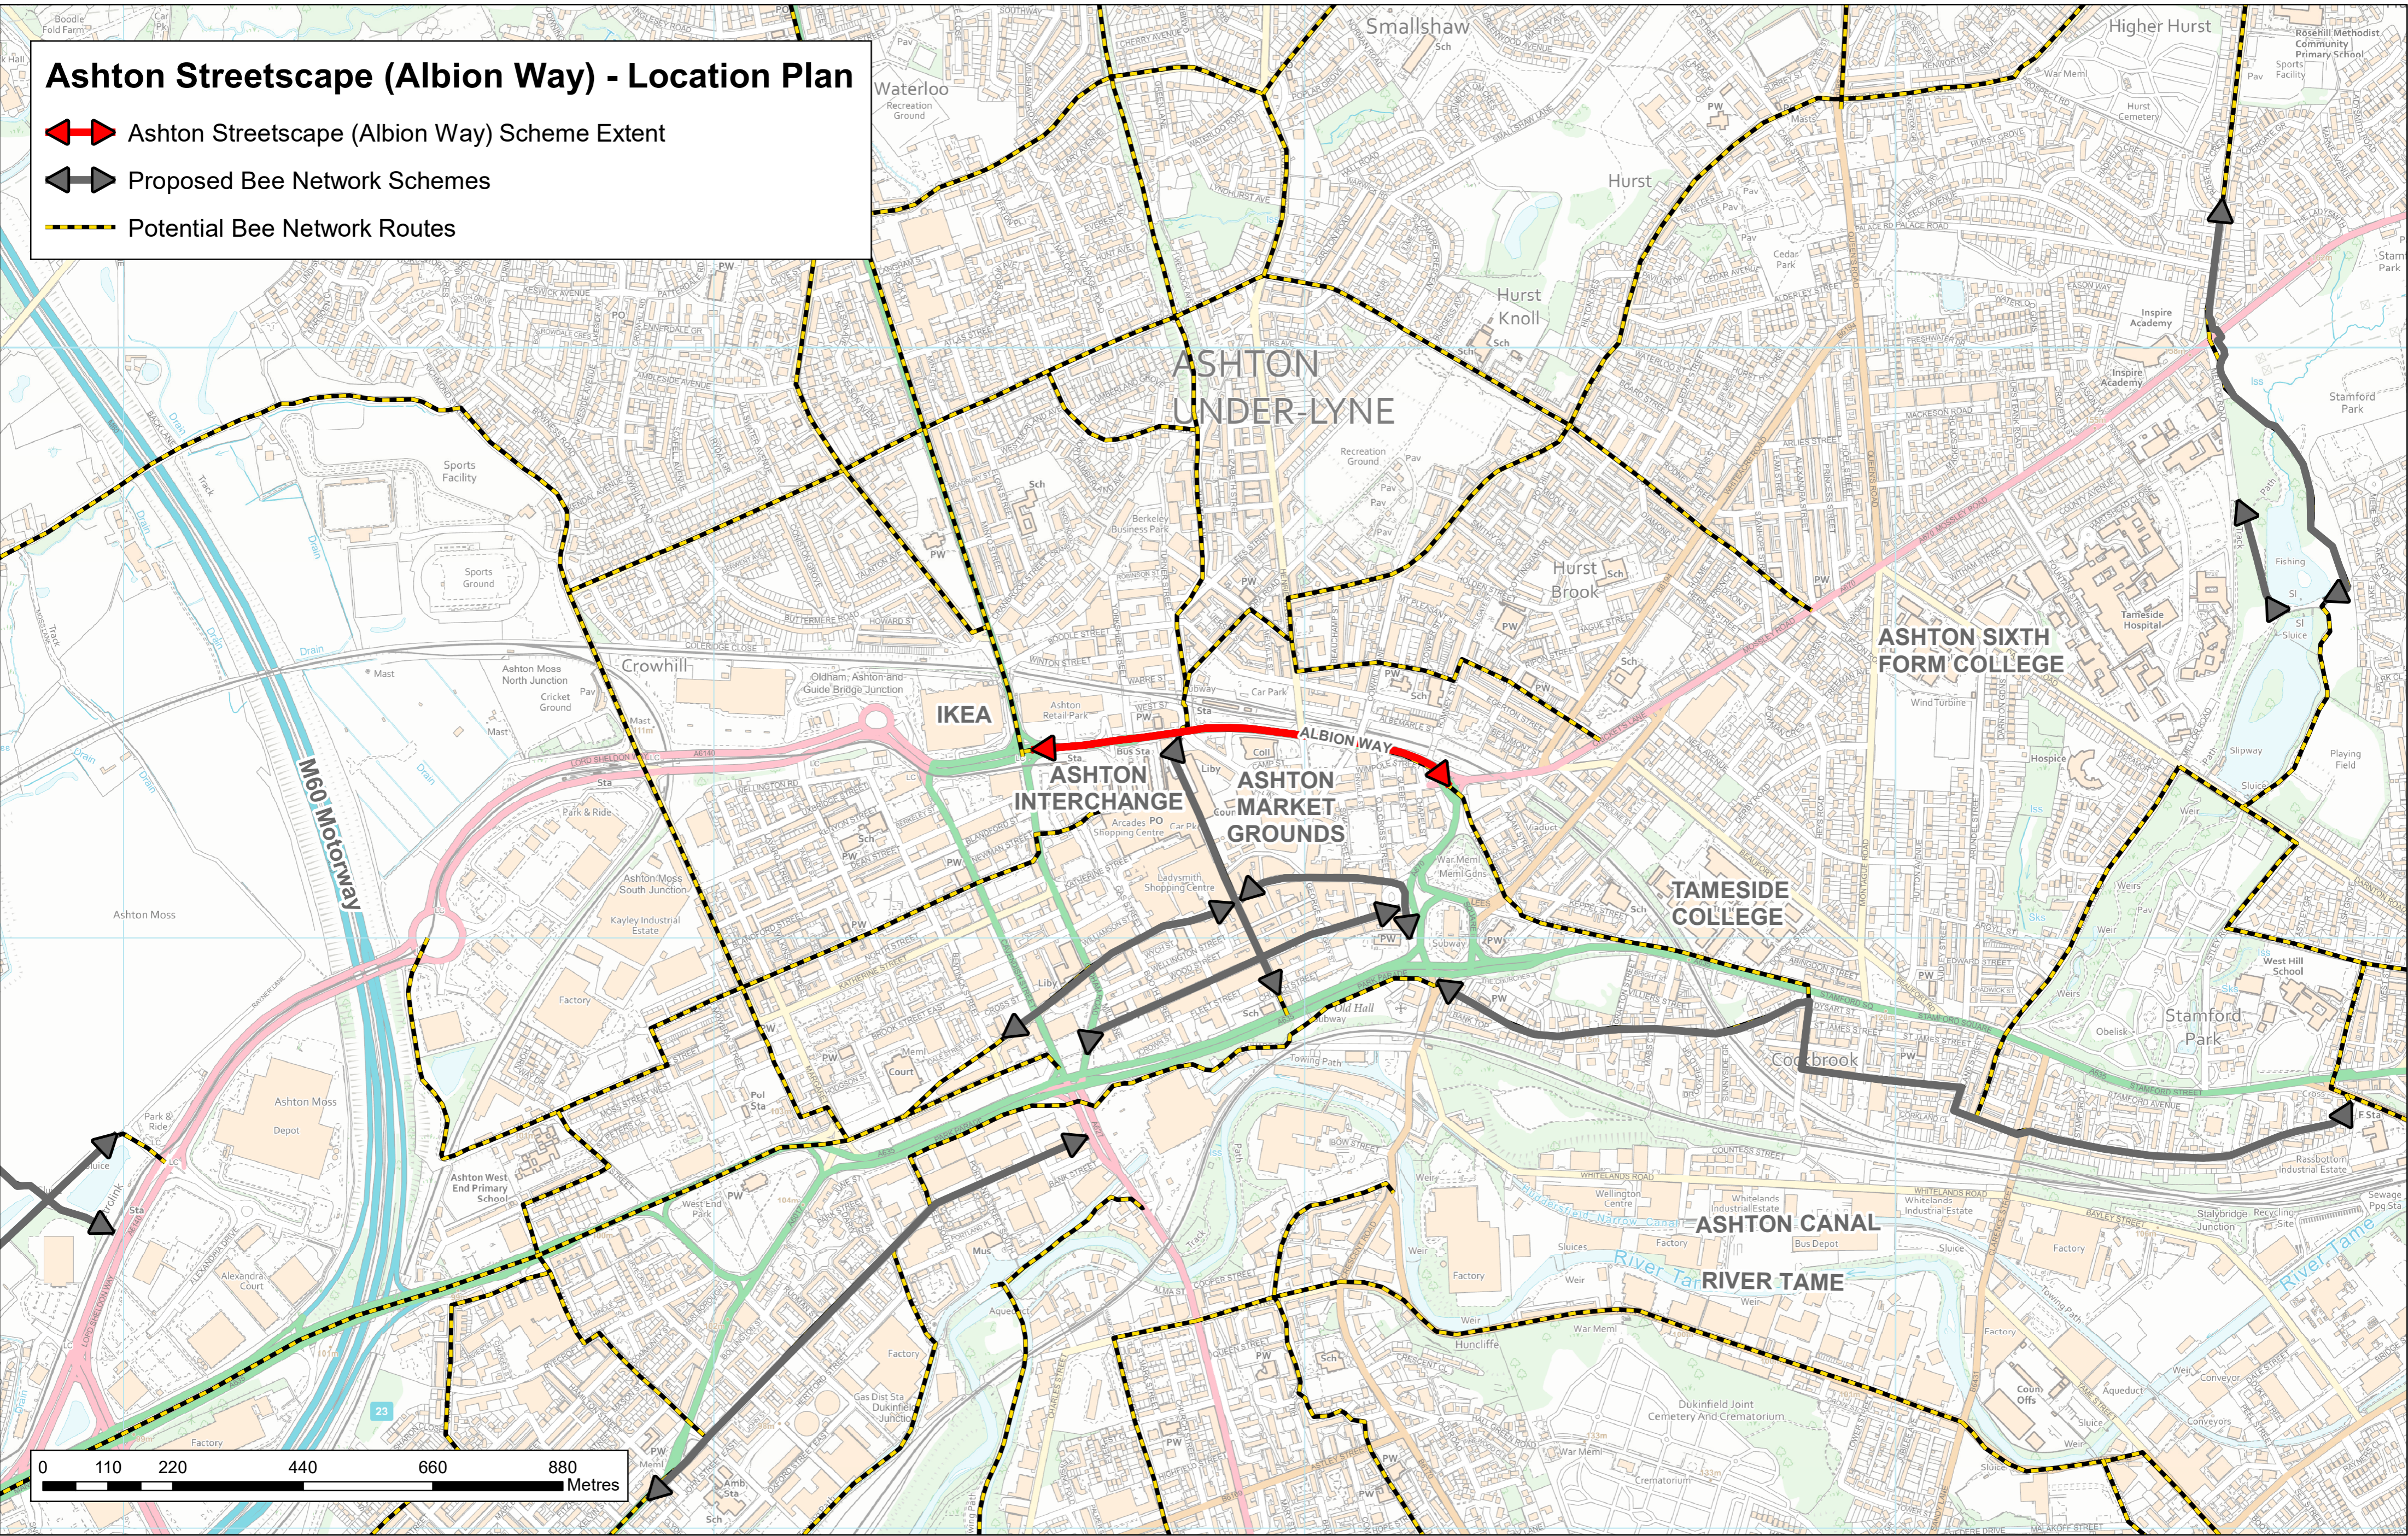

# Ashton Streetscape (Albion Way) - Location Plan

- Ashton Streetscape (Albion Way) Scheme Extent
- Proposed Bee Network Schemes
- Potential Bee Network Routes

This map is reproduced from Ordnance Survey material with the permission of Ordnance Survey on behalf of the Controller of Her Majesty's Stationery Office © Crown copyright. Unauthorised reproduction infringes Crown copyright and may lead to prosecution or civil proceedings. LA100022697 2020.

# Ashton Streetscape (Albion Way) - Location Plan