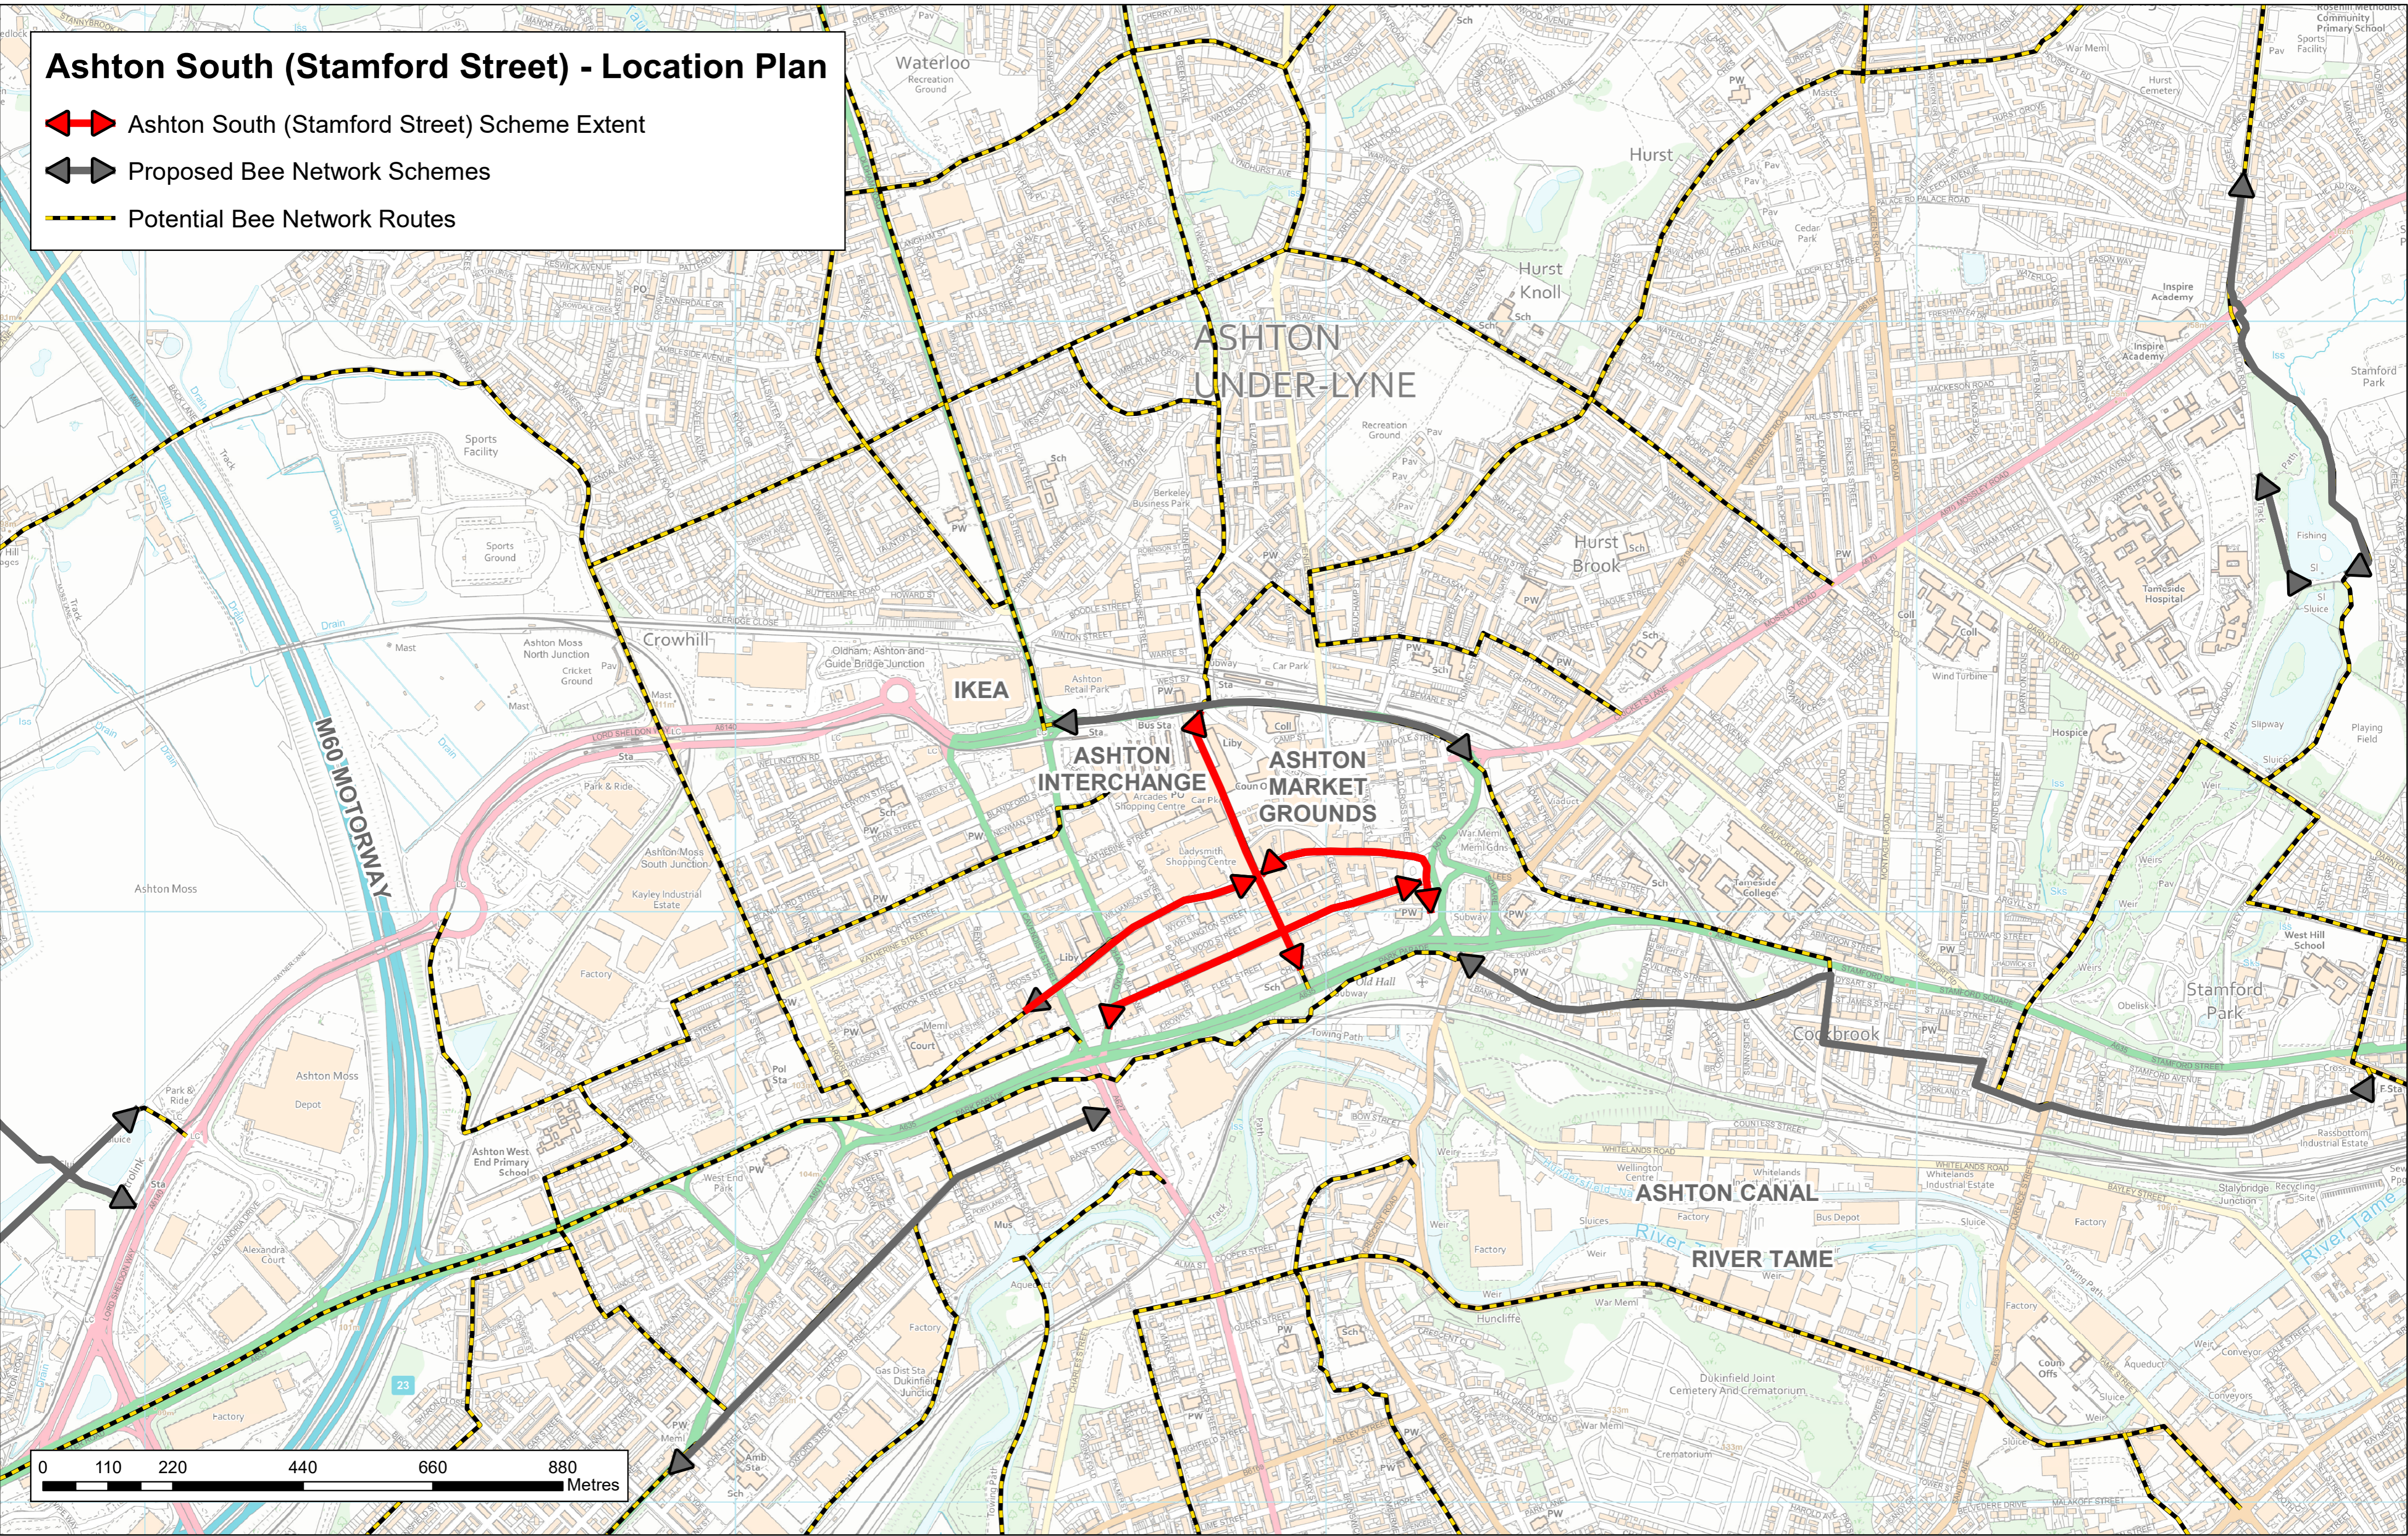

# Ashton South (Stamford Street) - Location Plan

- Ashton South (Stamford Street) Scheme Extent
- Proposed Bee Network Schemes
- Potential Bee Network Routes

This map is reproduced from Ordnance Survey material with the permission of Ordnance Survey on behalf of the Controller of Her Majesty's Stationery Office © Crown copyright. Unauthorised reproduction infringes Crown copyright and may lead to prosecution or civil proceedings. LA100022697 2020.

# Ashton South (Stamford Street) - Location Plan