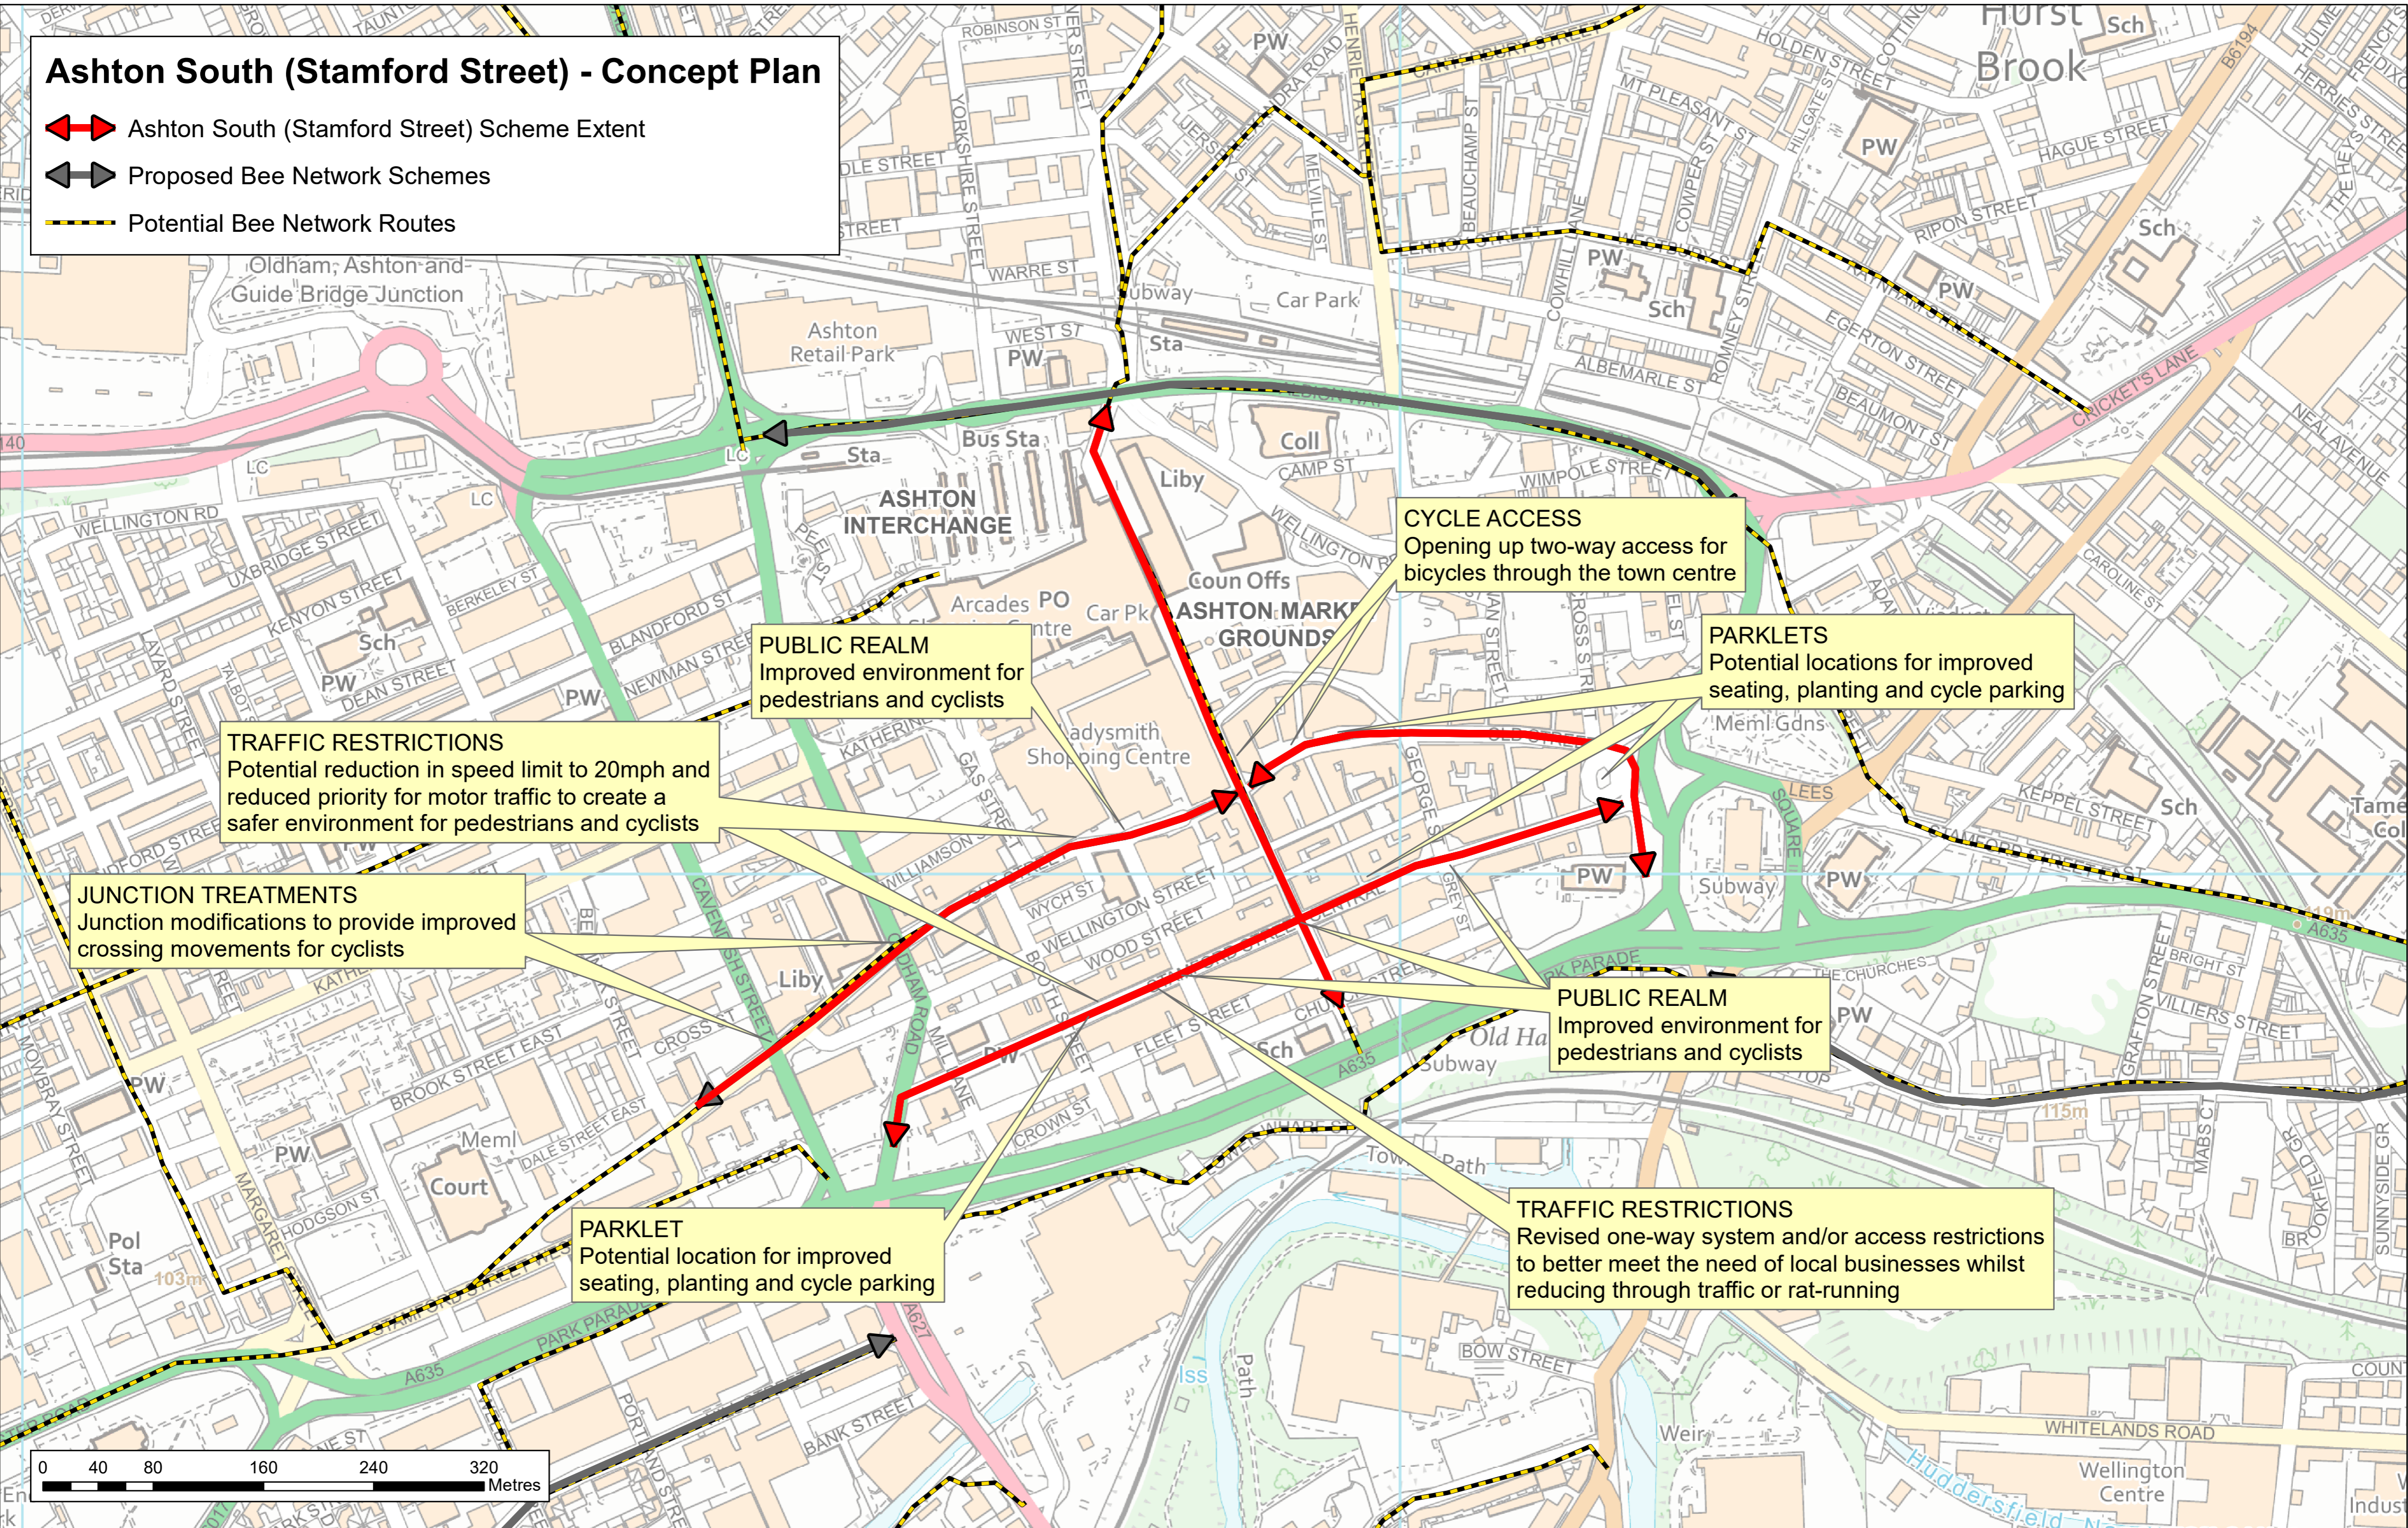

Ashton South (Stamford Street) - Concept Plan

- Ashton South (Stamford Street) Scheme Extent
- Proposed Bee Network Schemes
- Potential Bee Network Routes

This map is reproduced from Ordnance Survey material with the permission of Ordnance Survey on behalf of the Controller of Her Majesty's Stationery Office © Crown copyright. Unauthorised reproduction infringes Crown copyright and may lead to prosecution or civil proceedings. LA100022697 2020.

Ashton South (Stamford Street) - Concept Plan