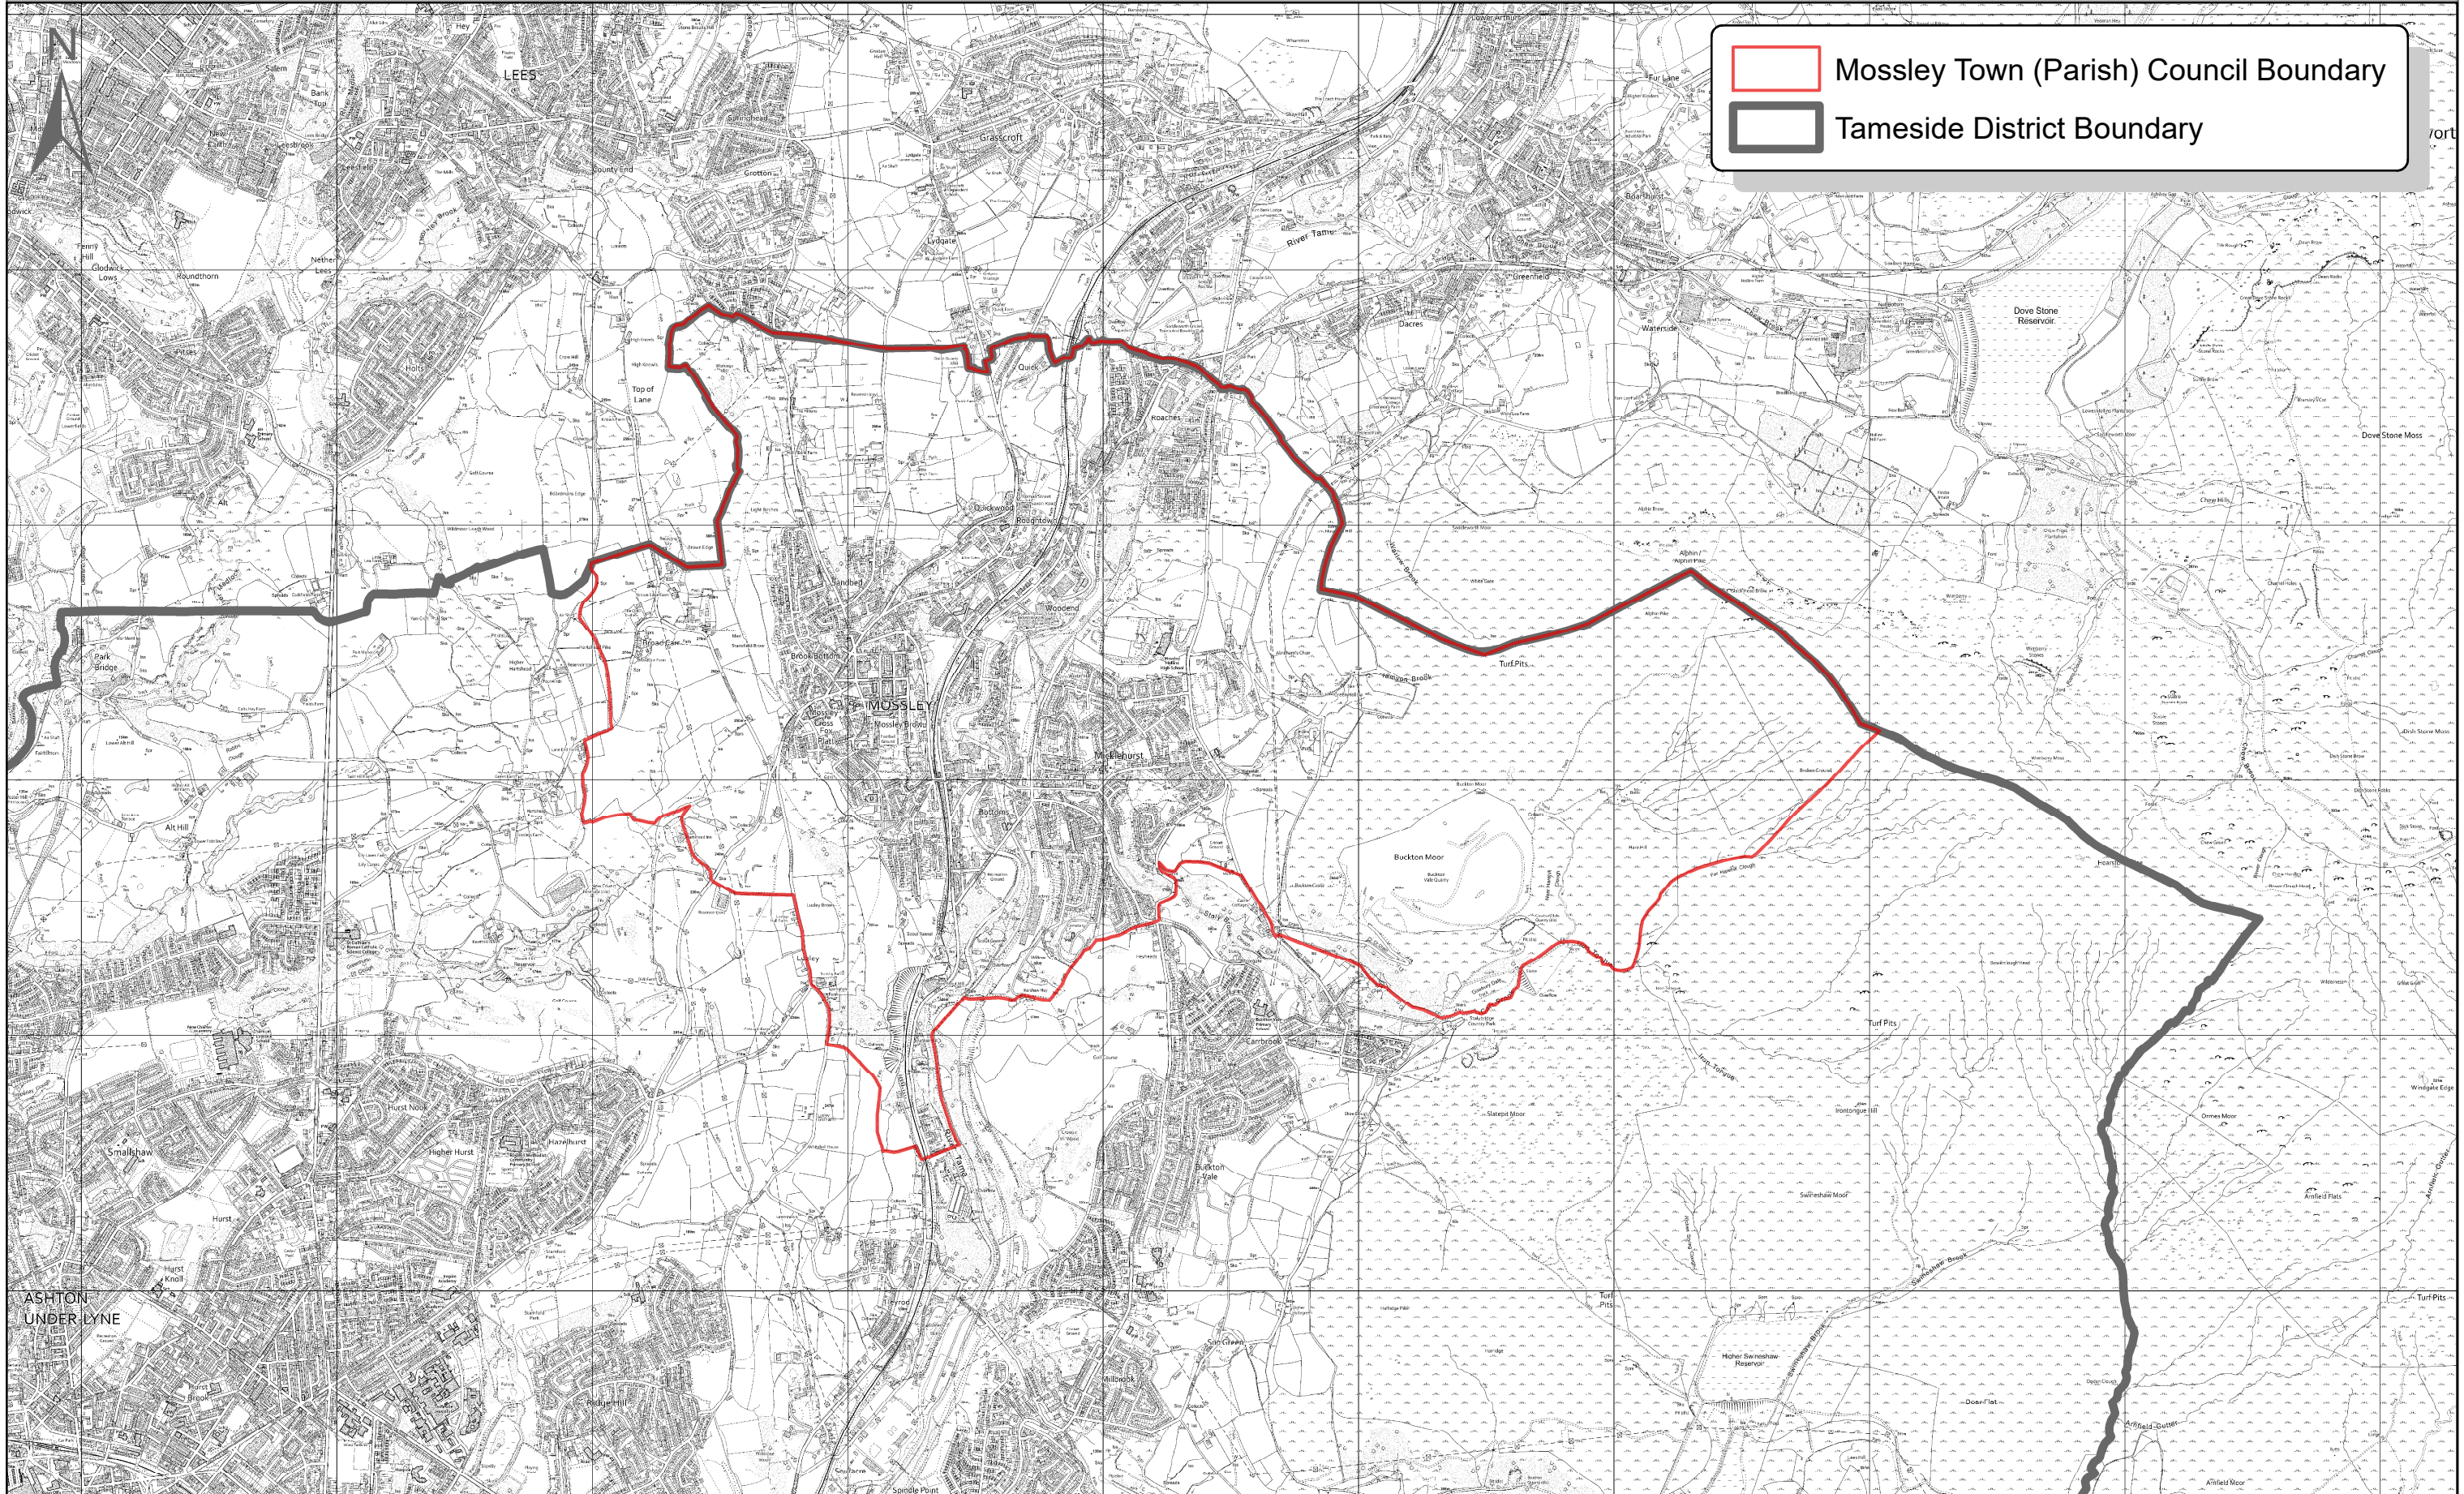

# Mossley Neighbourhood Area Application

 Mossley Town (Parish) Council Boundary  
 Tameside District Boundary