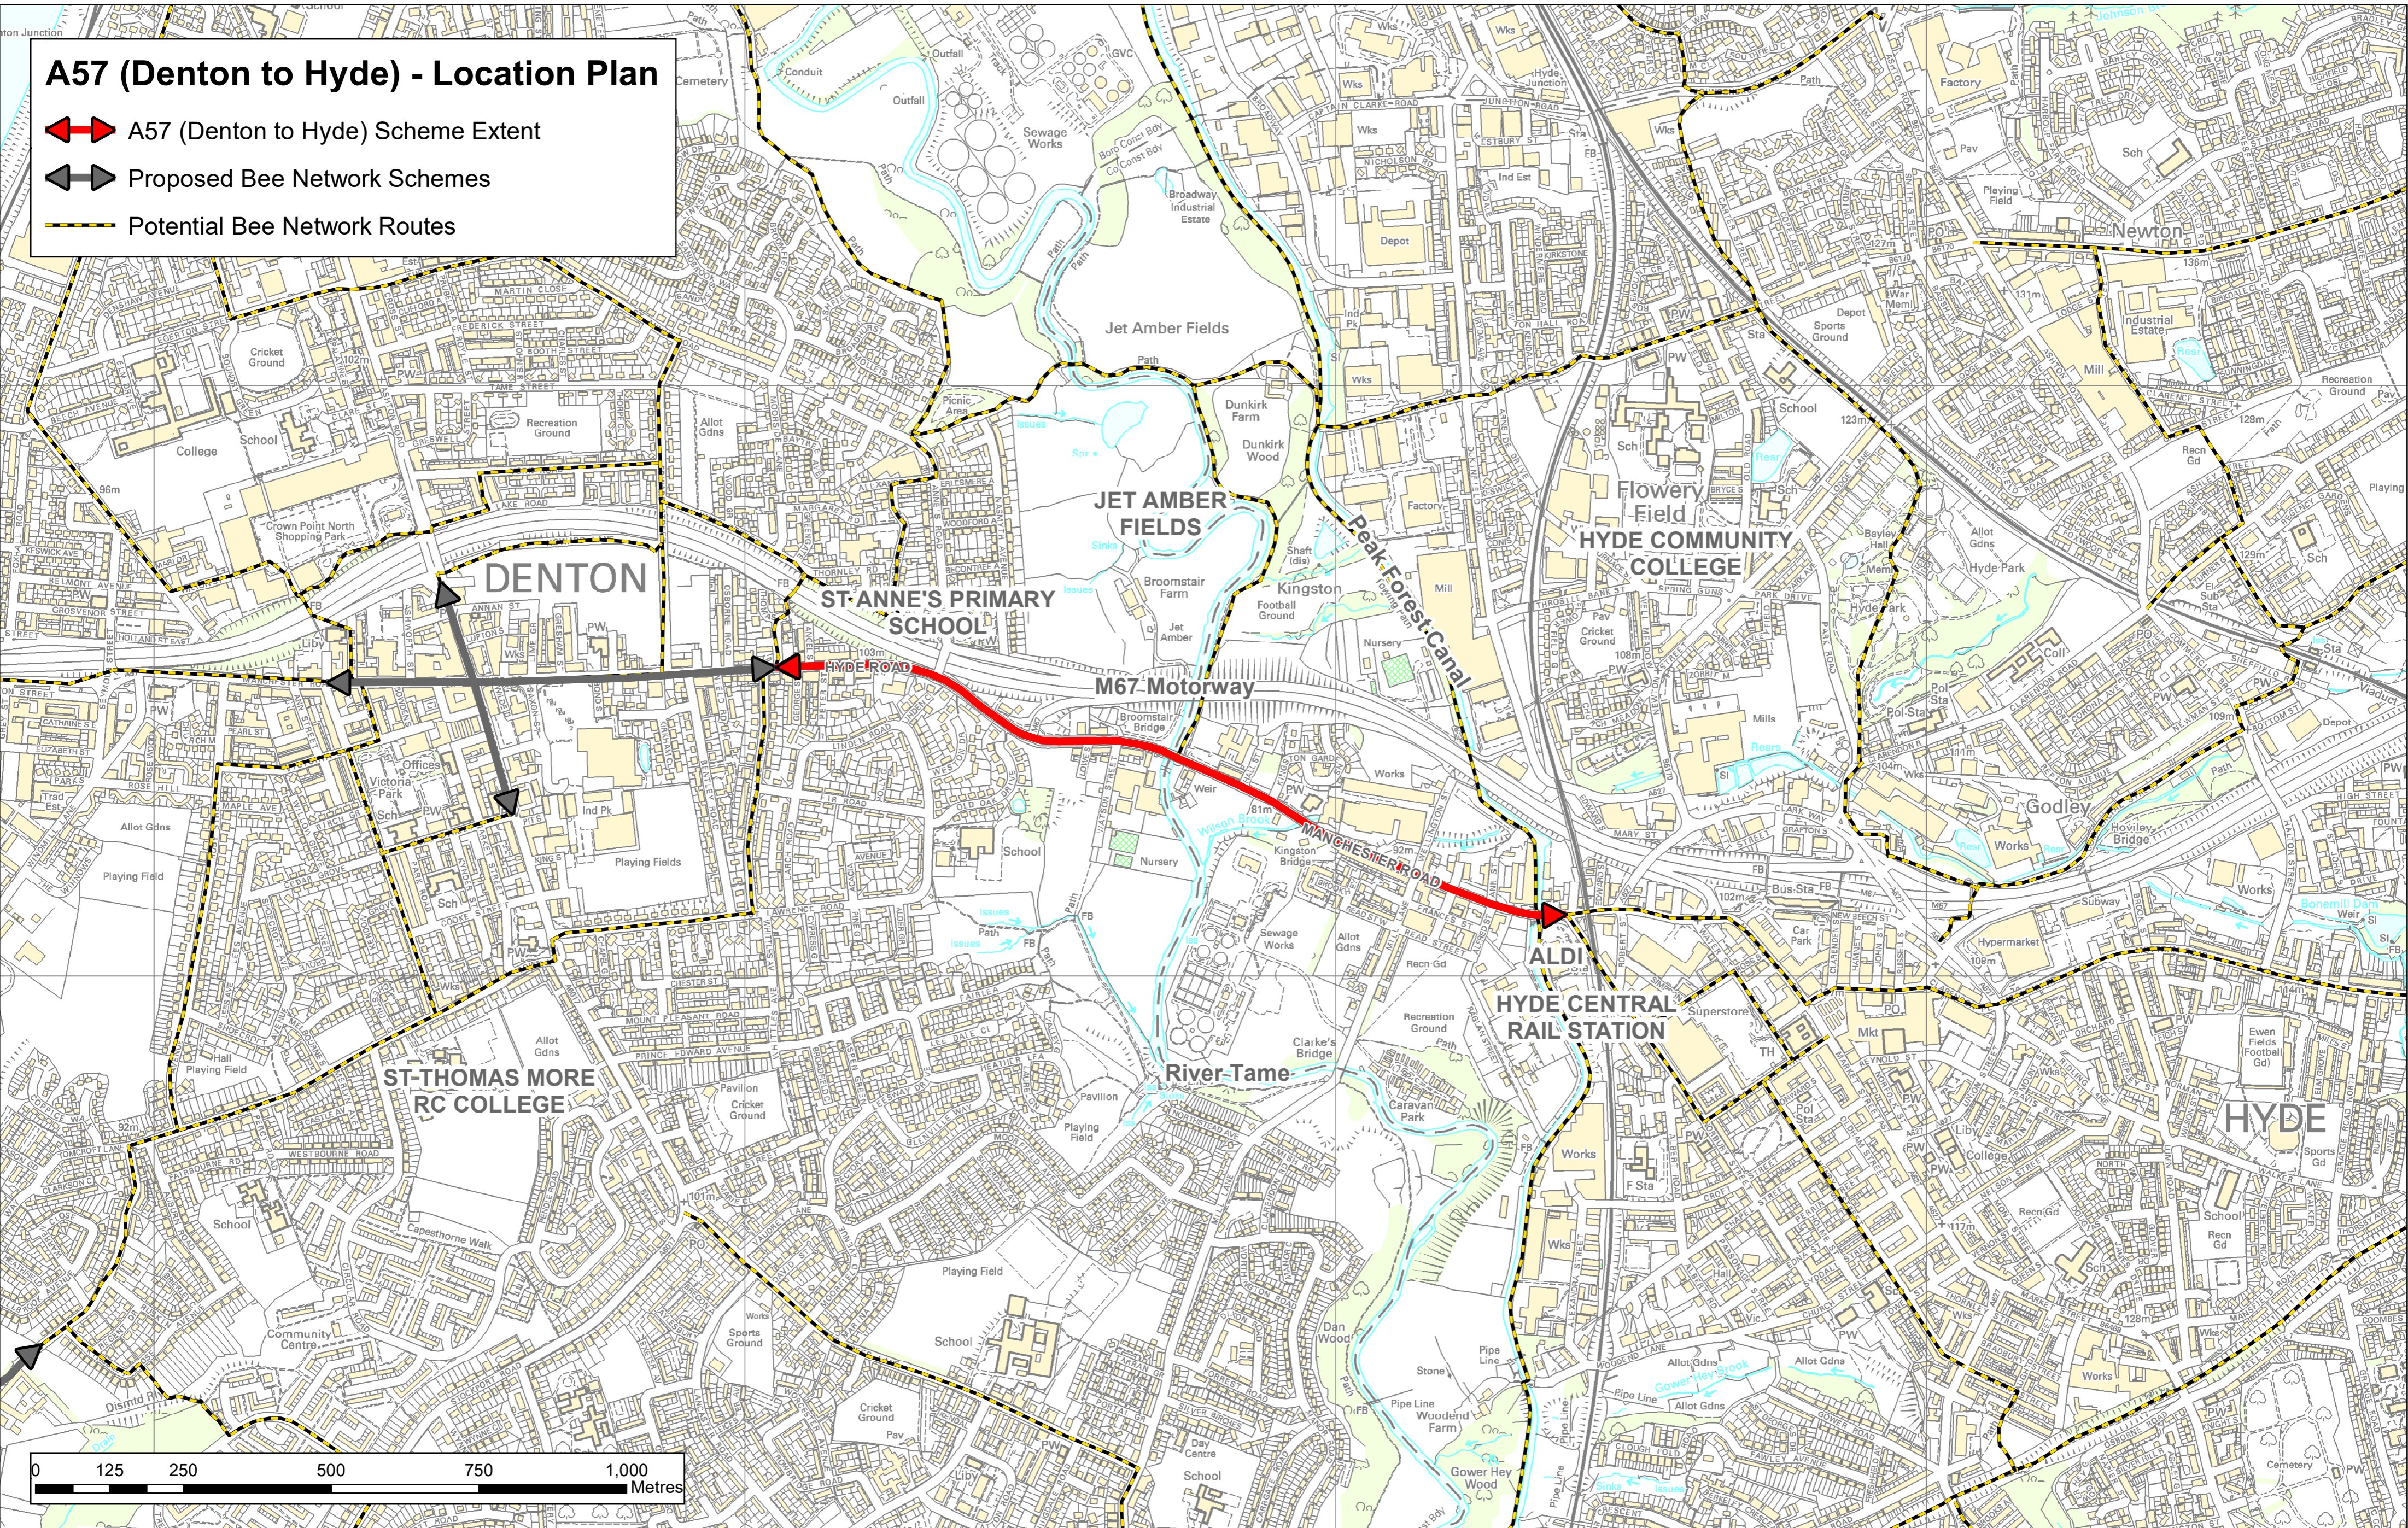

A57 (Denton to Hyde) - Location Plan

-  A57 (Denton to Hyde) Scheme Extent
-  Proposed Bee Network Schemes
-  Potential Bee Network Routes

This map is reproduced from Ordnance Survey material with the permission of Ordnance Survey on behalf of the Controller of Her Majesty's Stationery Office © Crown copyright. Unauthorised reproduction infringes Crown copyright and may lead to prosecution or civil proceedings. LA100022697 2020.

A57 (Denton to Hyde) - Location Plan