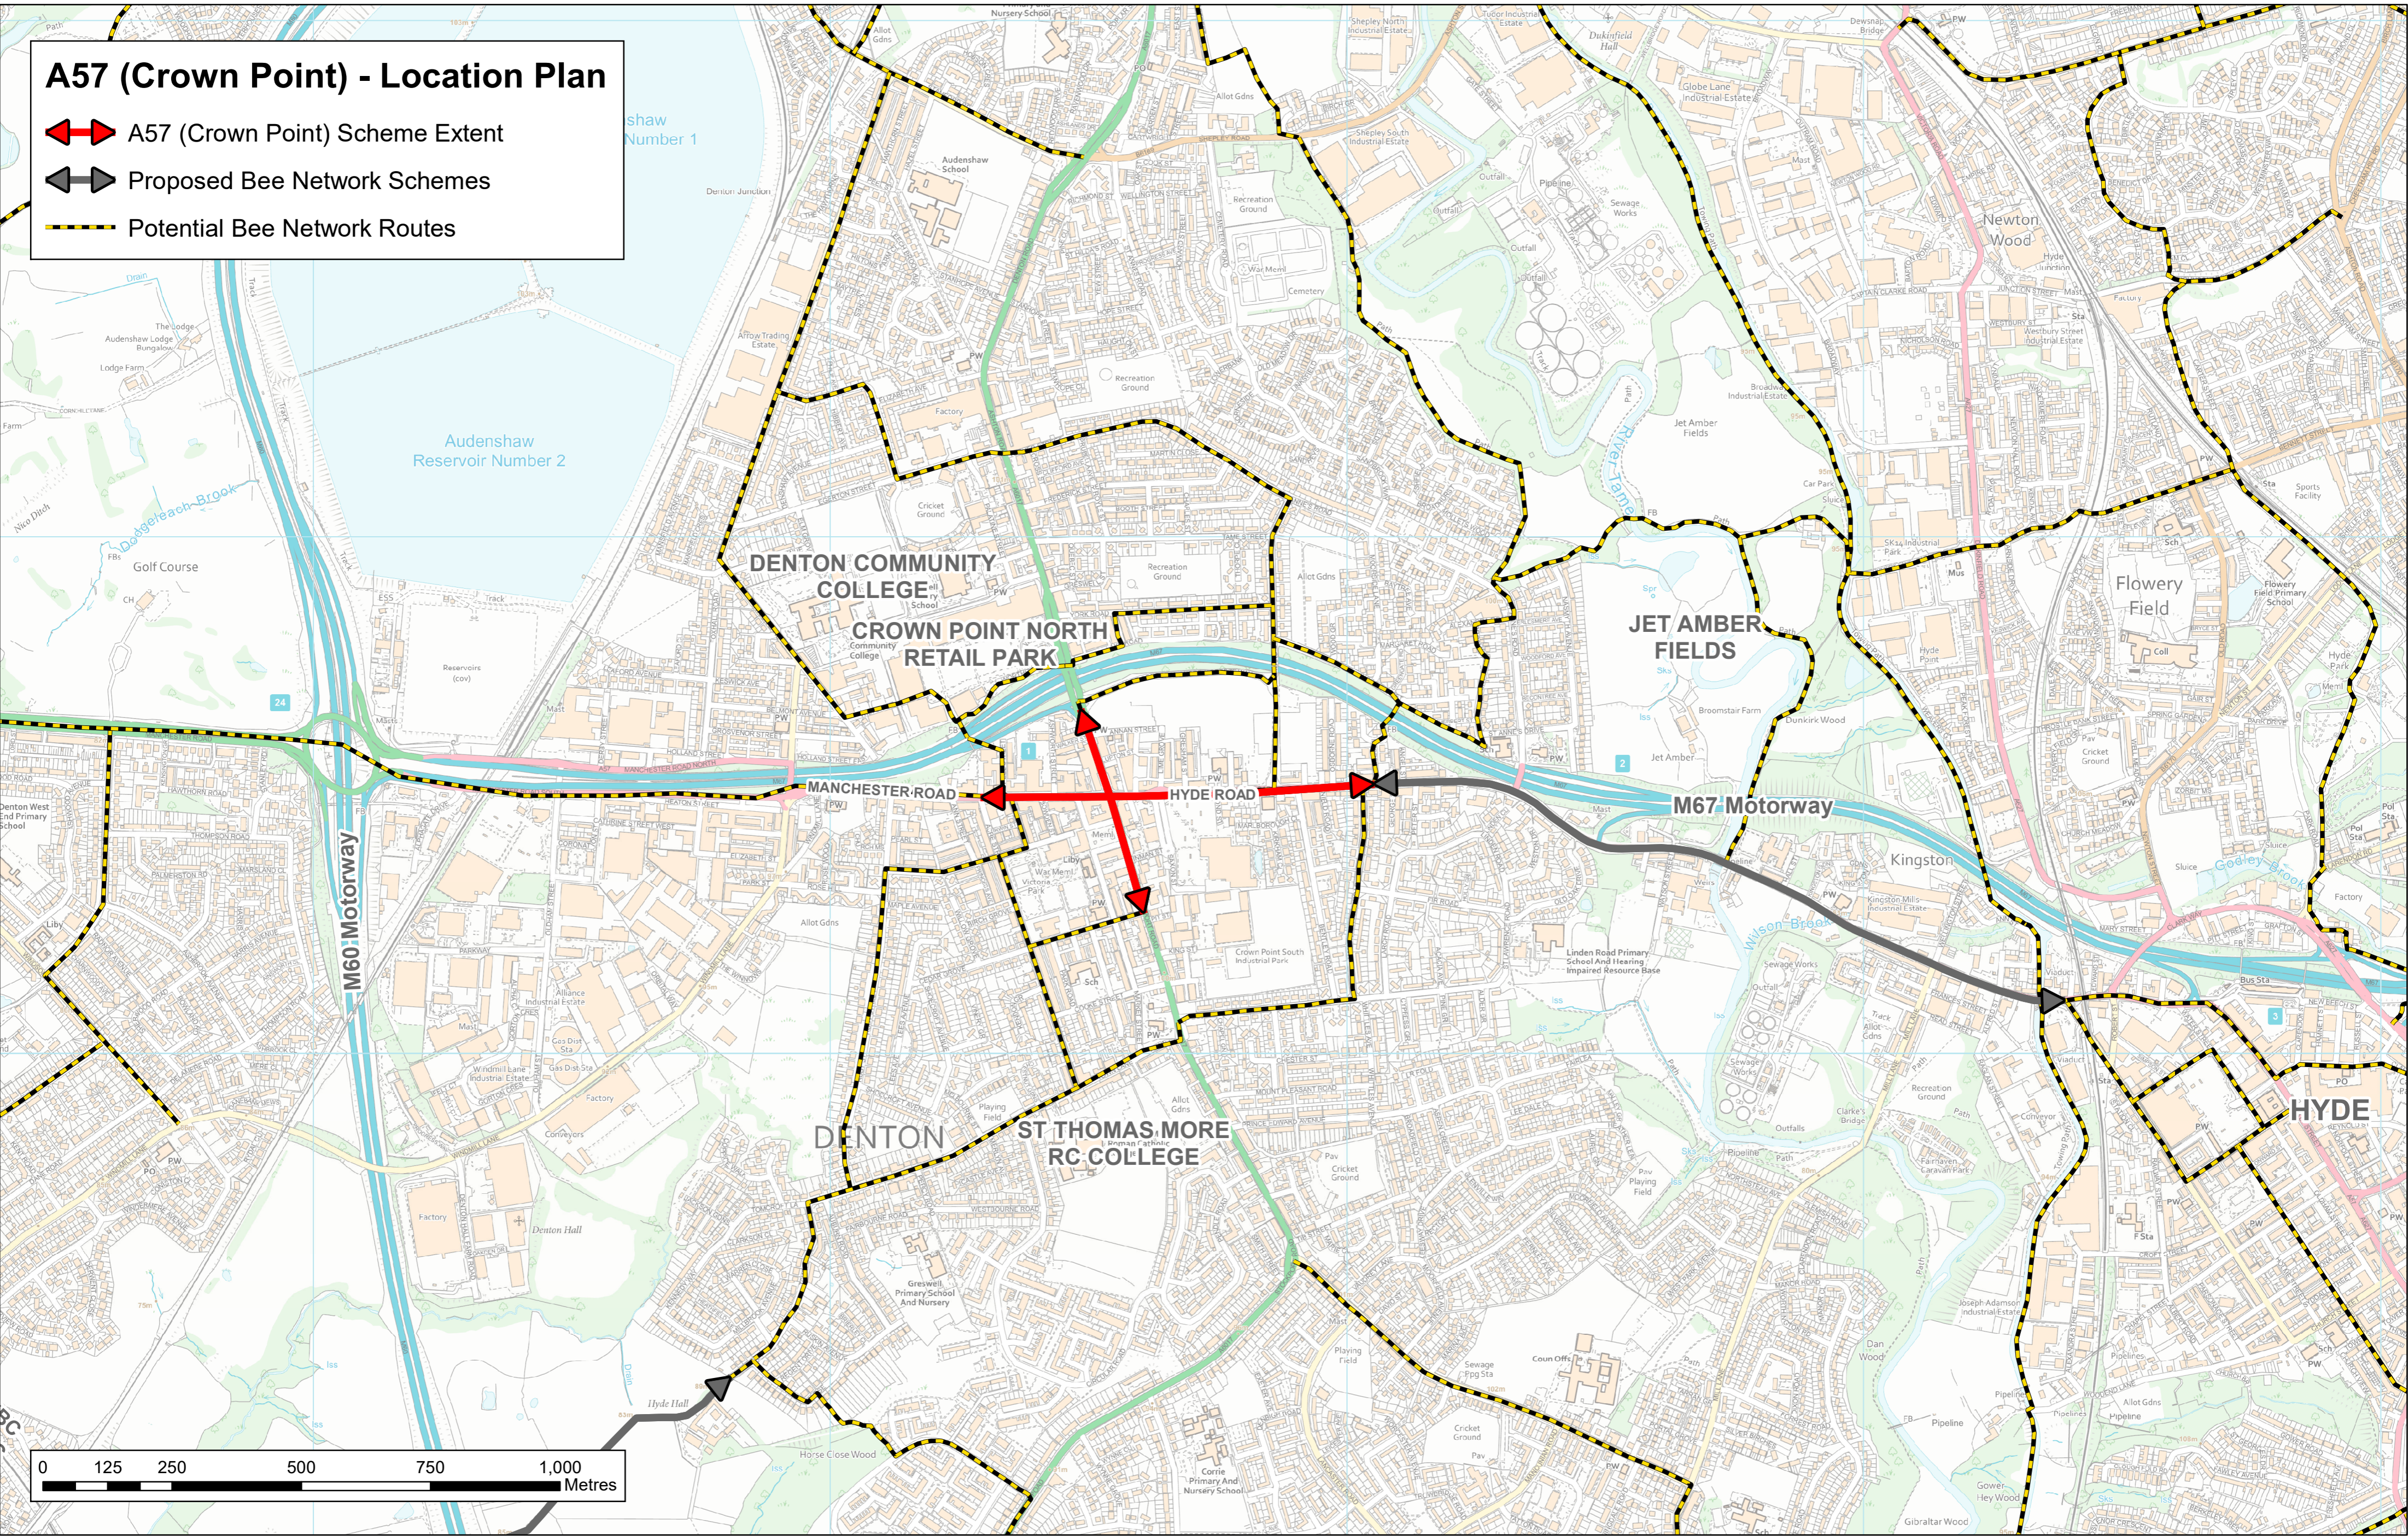

A57 (Crown Point) - Location Plan

-  A57 (Crown Point) Scheme Extent
-  Proposed Bee Network Schemes
-  Potential Bee Network Routes

This map is reproduced from Ordnance Survey material with the permission of Ordnance Survey on behalf of the Controller of Her Majesty's Stationery Office © Crown copyright. Unauthorised reproduction infringes Crown copyright and may lead to prosecution or civil proceedings. LA100022697 2020.

A57 (Crown Point) - Location Plan