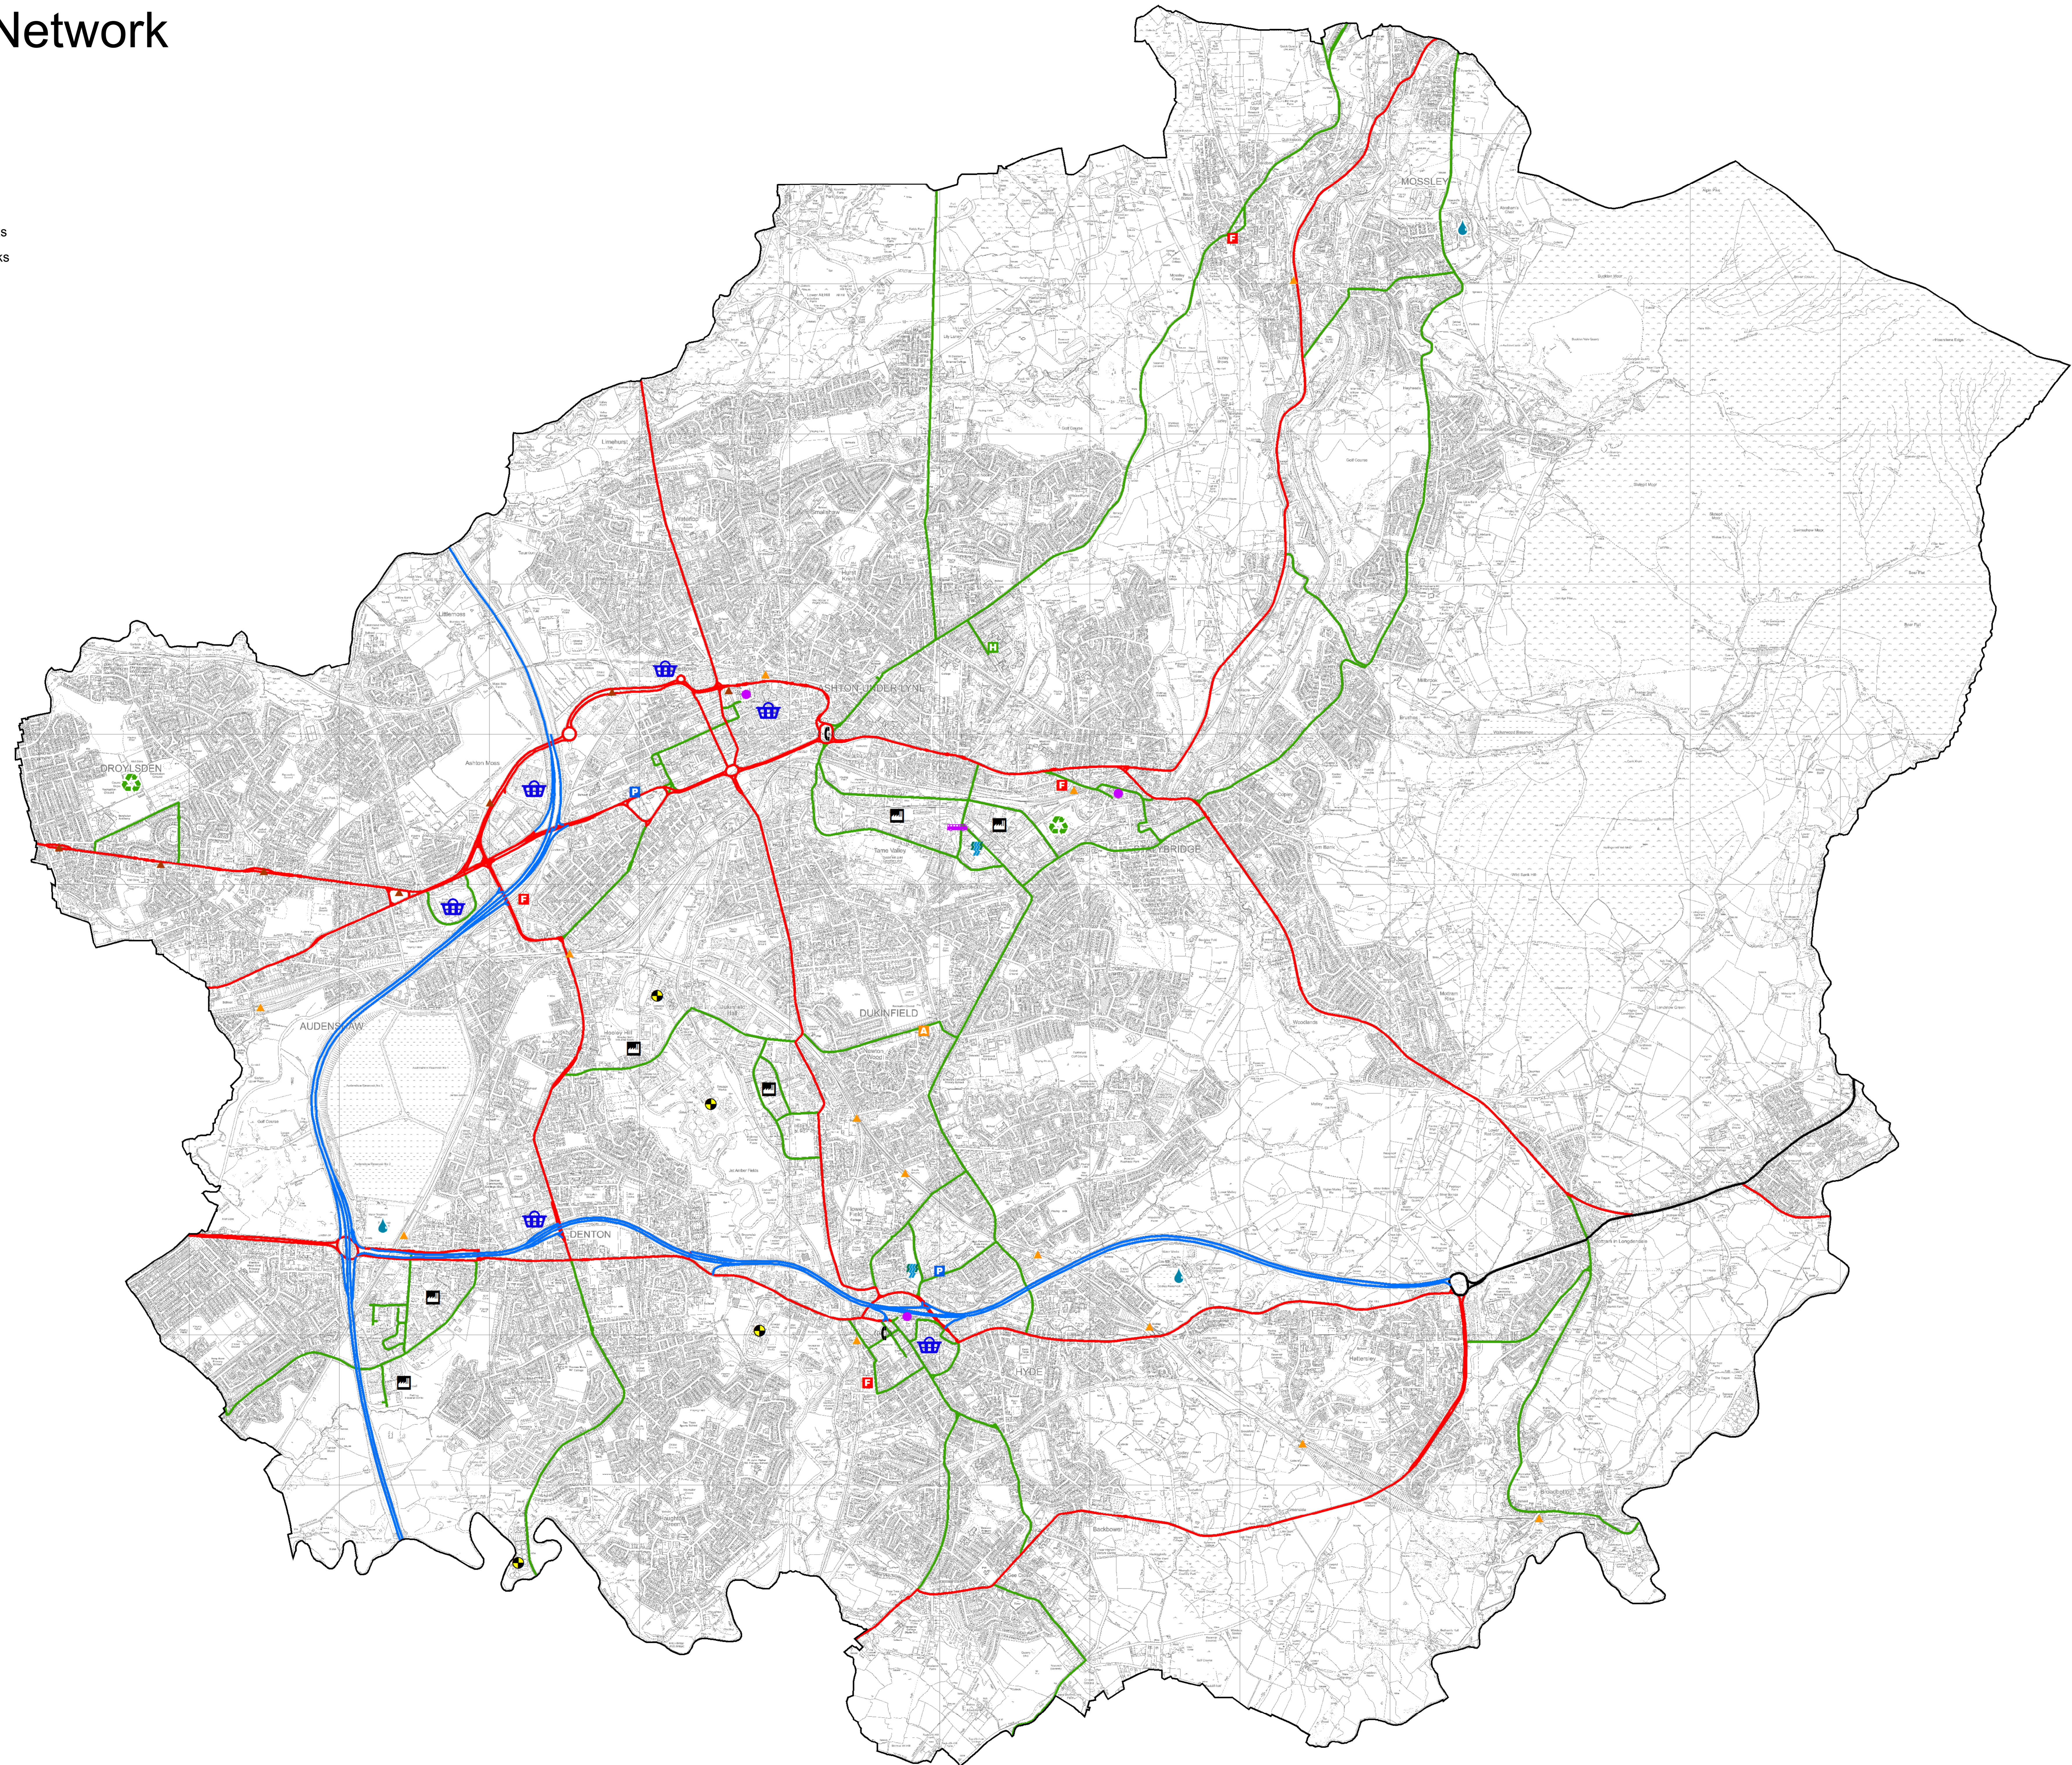

Resilient Network

Legend

- ☎ Telecommunications
- ♻ Waste Disposal
- 🛒 Major Retail
- 💧 Clean Water Treatment Works
- 🌊 Waste Water Treatment Works
- 🚶 Metrolink
- 🚉 Railway Station
- 🚌 Bus station
- 🏠 Bus Depot
- 🚑 Ambulance Station
- 🚒 Fire Station
- 🏥 Hospital
- 🚓 Police Station
- 🚢 Tameside Depot
- 🏭 Industrial Estates
- 🛣 Motorway Network
- Trunk Road
- KRN Tameside
- Tameside additions